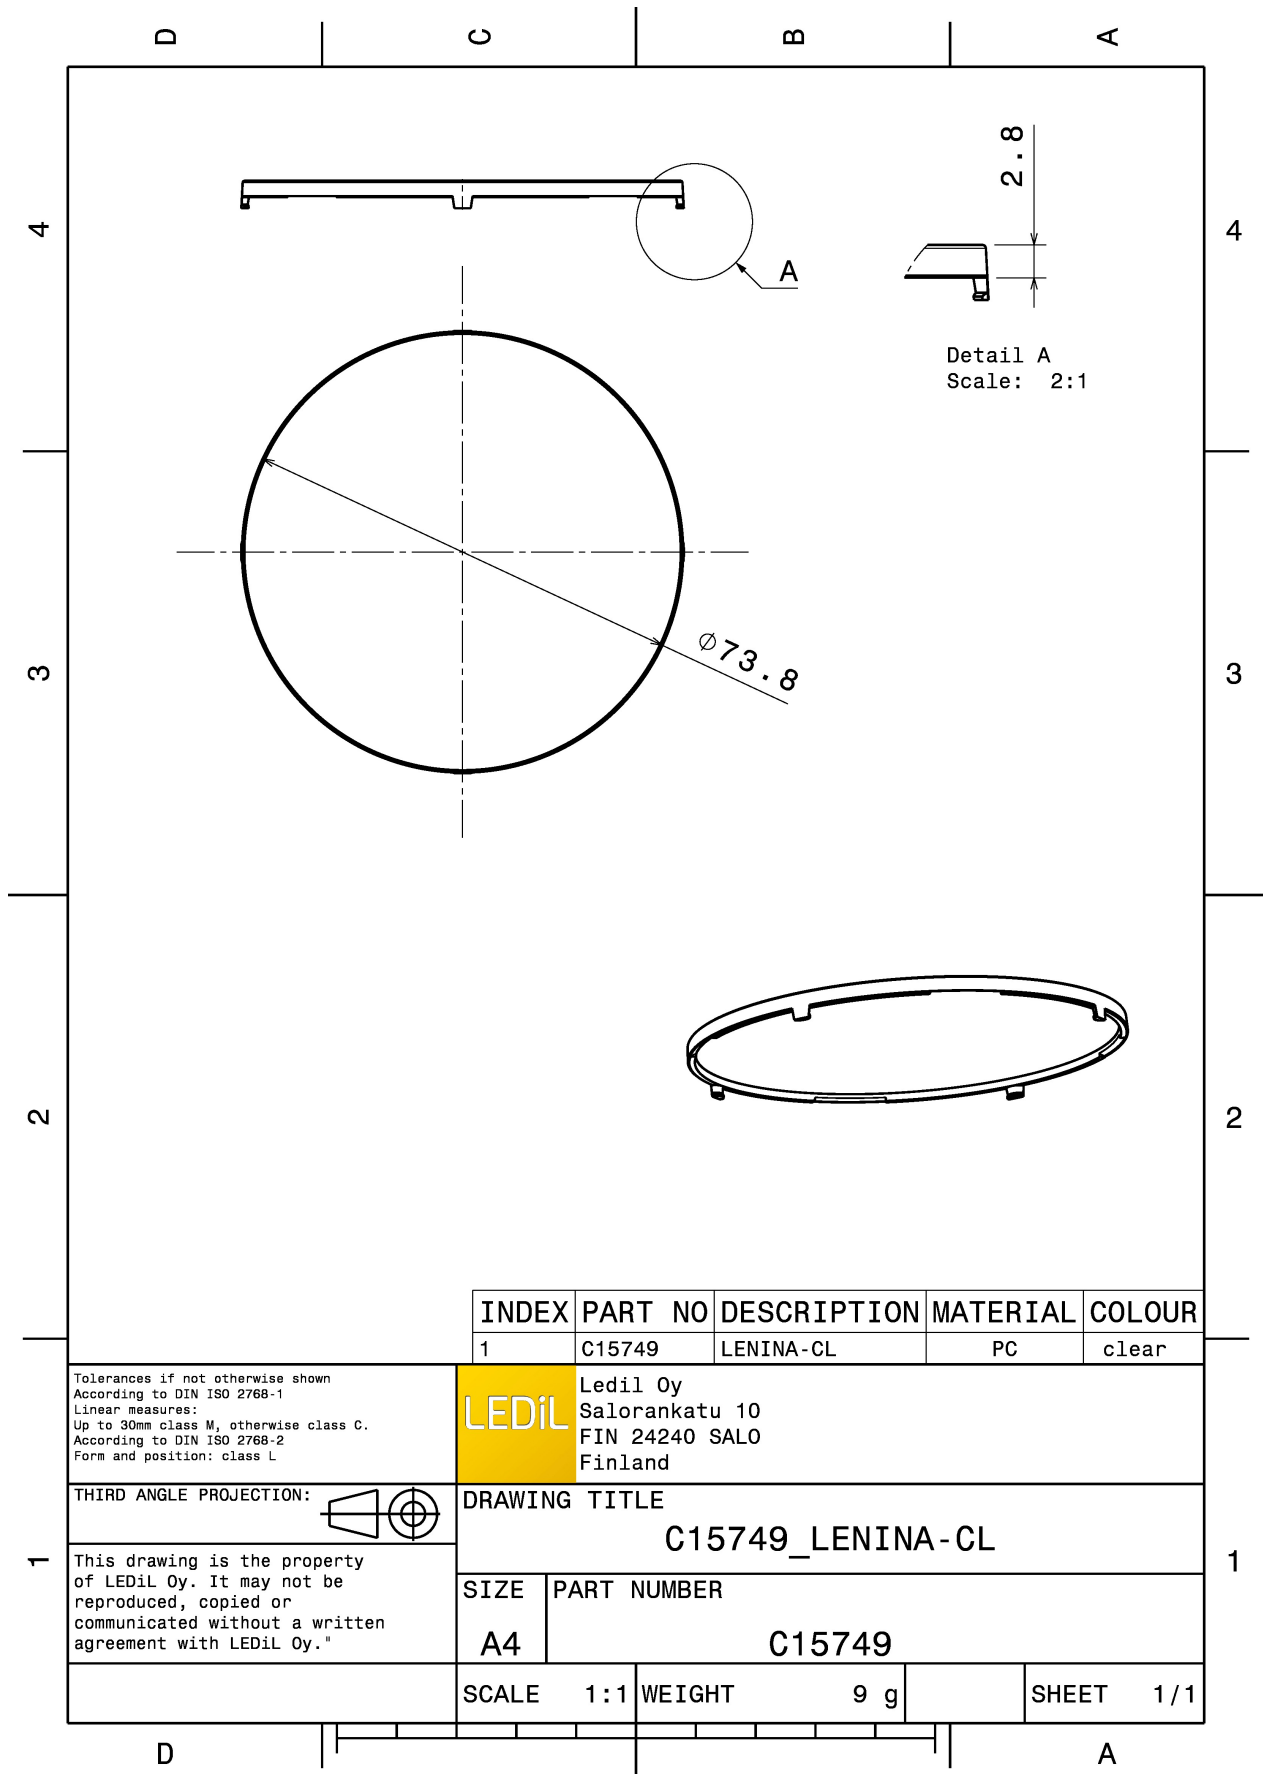

LENINA-CL

Clear sublens for LENINA reflectors

TECHNICAL SPECIFICATIONS:

Dimensions	Ø 74.0 mm
Height	2.8 mm
Fastening	clips
Colour	clear
Box size	
Box weight	6.5 kg
Quantity in Box	360 pcs
ROHS compliant	yes ⓘ

MATERIAL SPECIFICATIONS:

Component	Type	Material	Colour
LENINA-CL	Sublens	PC	clear

GENERAL INFORMATION:

NOTE: The typical beam angle will be changed by different color, chip size and chip position tolerance. The typical total beam angle is the full angle measured where the luminous intensity is half of the peak value.