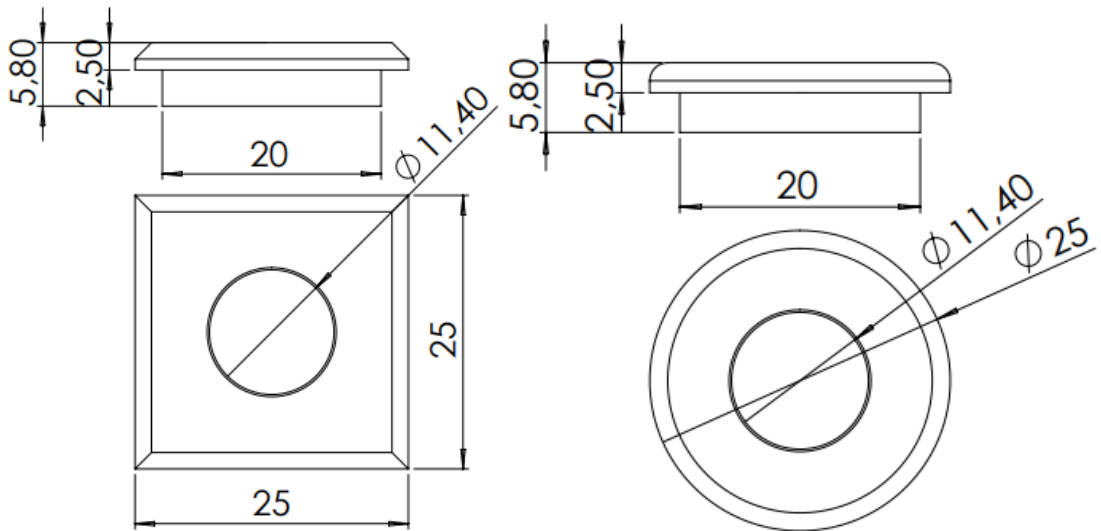

FEATURES

- Made of aluminum 316l or 6063
- Ring or square shape
- 3D model available
- Compatible with NANO-BODY-ALU AND NANO BODY-STEEL

DIMENSIONS

Ordering code

- NANO-FRONT-ROUND-ALU- nano round front made of 6063
- NANO-FRONT-SQUARE-ALU- nano square front made of 6063
- NANO-FRONT-ROUND-STEEL- nano round front made of 316L
- NANO-FRONT-SQUARE-STEEL- nano square front made of 316L