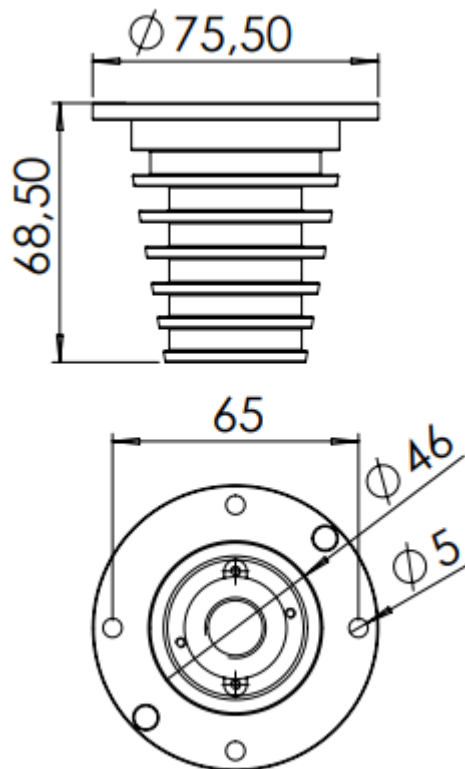

FEATURES

- Made of 316l, or 6063
- 3D model available

- Compatible with STANDARD-TOPPLATE-ROUND-316L, STANDARD-TOPPLATE-SQUARE-316L, STANDARD-TOPPLATE-POOL-316L

DIMENSIONS

Ordering code

- STANDARD-CASE-6063 – standard case made of 6063
- STANDARD-CASE-316L – standard case made of 316L