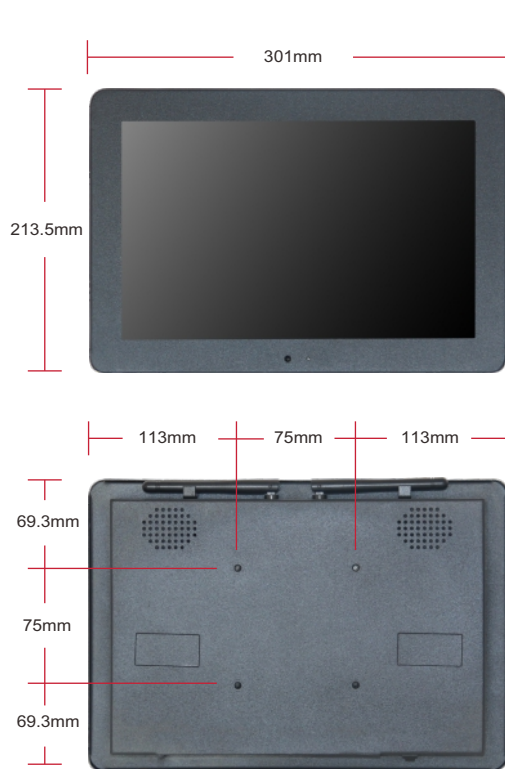

Designed for:

- POS
- Hotel
- Self-service Terminal
- Public Information Display
- Hospitality
- In-vehicles And Transportation

Specifications

PANEL	Panel Model	12.1inch TFT LED
	Max Resolution	1280x800(WXGA)
	Aspect Ratio	16:10
	Pixel Pitch	0.204x0.204
	Viewing Angle	80/80/65/80
	Contrast Ratio	800:1
	Brightness	400cd/m ²
	Response Time	35ms
	Display Area (mm)	261.12x163.2mm
	Panel Size(mm)	278x184x8.6mm
Screen Weight	550g	
Lamp Type	WLED	
INTERNAL MEDIA PLAYER	CPU	Quad-core ARM Cortex-A9, 1.6GHz
	GPU	ARM Mali-400MP4
	RAM	1/2GB DDR3
	ROM	8/16 GB Flash
	OS	Android 4.4
CONNECTOR	USB 2.0	X2
	HDMI (Output)	X1
	SD	X1
	Rj45	X1
	3G SIM (Optional)	X1
CONNECTIVITY	LAN	RJ45 Port, 10/100M Ethernet
	WiFi	Built-in WiFi 802.11B/G/N
	3G (Optional)	WCDMA
FILE SUPPORT	Video	H.264, MKV, WMV9, MPEG 1/2/4, HD Divx, Xvid, RM/RMVB;
	Image	BMP/PNG/GIF/JPEG
	Audio	MP3,WMA,WAV,EAAC+, MP2 dec, Vorbis (Ogg), AC3, FLAC, APE, BSAC
	Scrolling Text	txt

HDMI DISPLAY	Output Mode	HDMI 480P HDMI 576P HDMI 720P 50Hz HDMI 720P 60Hz HDMI 1080I 50Hz HDMI 1080I 60Hz HDMI 1080P 24Hz HDMI 1080P 50Hz HDMI 1080P 60Hz	
	ON-SCREEN DISPLAY LANGUAGES	English, French, German, Italian, Polish, Russian, Simplified Chinese, Spanish, Turkish, Arabic, Japanese, Traditional Chinese etc.	
	DISPLAY MODE	Portrait & Landscape	
	TOUCH	P-CAP Touch / infrared Touch (optional)	
	POWER	Mains Power Consumption	DC 12V, 50-60 Hz 15 W
		SOUND	Built-in Speakers 2 x 5W
	DIMENSION & WEIGHT	Machine Size	301x213.5x48mm
		Machine Weight	1.8KG
		Carton Size	385x95x297mm
		Carton Weight	2.5KG
Carton Size		500x400x320mm (5PCS)	
Carton Weight	15.2KG		
OTHER	Regulatory Approvals	CE, FCC, ROHS	
	Warranty	1 year warranty	
ACCESSORIES	Included	Remote Control, Power supply, User manual, Keys, Screws	