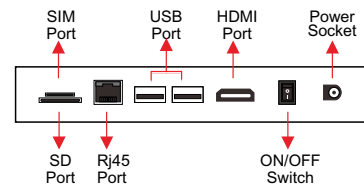

Designed for:

- POS
- Hotel
- Self-service Terminal
- Public Information Display
- Hospitality
- In-vehicles And Transportation

Specifications

PANEL	Panel Model	12.1inch TFT LED
	Max Resolution	1280x800(WXGA)
	Aspect Ratio	16:10
	Pixel Pitch	0.204x0.204
	Viewing Angle	80/80/65/80
	Contrast Ratio	800:1
	Brightness	400cd/m ²
	Response Time	35ms
	Display Area (mm)	261.12x163.2mm
	Panel Size(mm)	278x184x8.6mm
Screen Weight	550g	
Lamp Type	WLED	
INTERNAL MEDIA PLAYER	CPU	Quad-core ARM Cortex-A9, 1.6GHz
	GPU	ARM Mali-400MP4
	RAM	1/2GB DDR3
	ROM	8/16 GB Flash
	OS	Android 4.4
CONNECTOR	USB 2.0	X2
	HDMI (Output)	X1
	SD	X1
	Rj45	X1
	3G SIM (Optional)	X1
CONNECTIVITY	LAN	RJ45 Port, 10/100M Ethernet
	WiFi	Built-in WiFi 802.11B/G/N
	3G (Optional)	WCDMA
FILE SUPPORT	Video	H.264, MKV, WMV9, MPEG 1/2/4, HD Divx, Xvid, RM/RMVB;
	Image	BMP/PNG/GIF/JPEG
	Audio	MP3,WMA,WAV,EAAC+, MP2 dec, Vorbis (Ogg), AC3, FLAC, APE, BSAC
	Scrolling Text	txt

HDMI DISPLAY	Output Mode	HDMI 480P HDMI 576P HDMI 720P 50Hz HDMI 720P 60Hz HDMI 1080I 50Hz HDMI 1080I 60Hz HDMI 1080P 24Hz HDMI 1080P 50Hz HDMI 1080P 60Hz	
	ON-SCREEN DISPLAY LANGUAGES	English, French, German, Italian, Polish, Russian, Simplified Chinese, Spanish, Turkish, Arabic, Japanese, Traditional Chinese etc.	
	DISPLAY MODE	Portrait & Landscape	
	TOUCH	P-CAP Touch / infrared Touch (optional)	
	POWER	Mains Power Consumption	DC 12V, 50-60 Hz 15 W
		SOUND	Built-in Speakers 2 x 5W
	DIMENSION & WEIGHT	Machine Size	301x213.5x48mm
		Machine Weight	1.8KG
		Carton Size	385x95x297mm
		Carton Weight	2.5KG
Carton Size		500x400x320mm (5PCS)	
Carton Weight	15.2KG		
OTHER	Regulatory Approvals	CE, FCC, ROHS	
	Warranty	1 year warranty	
ACCESSORIES	Included	Remote Control, Power supply, User manual, Keys, Screws	