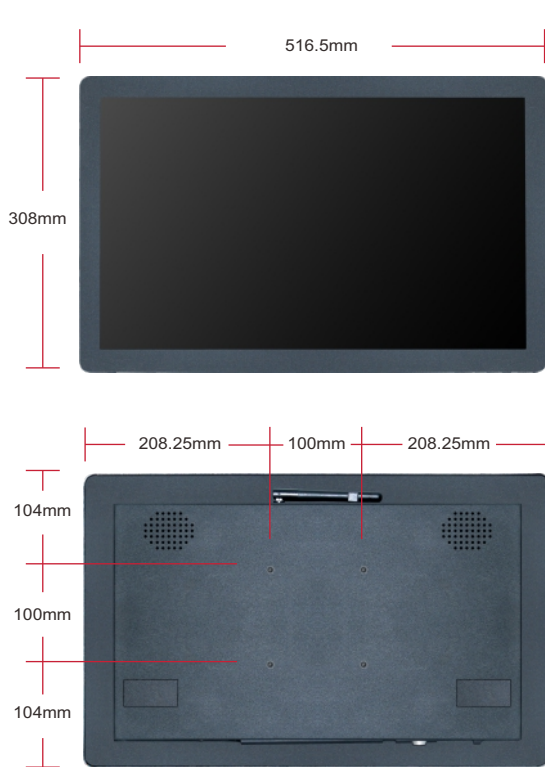

Designed for:

- POS
- Hotel
- Self-service Terminal
- Public Information Display
- Hospitality
- In-vehicles And Transportation

Specifications

PANEL	Panel Model	21.5inch TFT LED	HDMI DISPLAY	Output Mode	HDMI 480P HDMI 576P HDMI 720P 50Hz HDMI 720P 60Hz HDMI 1080I 50Hz HDMI 1080I 60Hz HDMI 1080P 24Hz HDMI 1080P 50Hz HDMI 1080P 60Hz						
	Max Resolution	1920x1080		ON-SCREEN DISPLAY LANGUAGES		English, French, German, Italian, Polish, Russian, Simplified Chinese, Spanish, Turkish, Arabic, Japanese, Traditional Chinese etc.					
	Aspect Ratio	16:09			DISPLAY MODE		Portrait & Landscape				
	Pixel Pitch	0.24825x0.24825				TOUCH		P-CAP Touch / infrared Touch (optional)			
	Viewing Angle	89/89/89/89					POWER	Mains Power Consumption	DC 12V, 50-60 Hz 25W		
	Contrast Ratio	3000:1						SOUND	Built-in Speakers	2 x 5W	
	Brightness	250cd/m ²							DIMENSION & WEIGHT	Machine Size	516.5x308x44mm
	Response Time	18ms								Machine Weight	4.3KG
	Display Area (mm)	476.64x268.11mm								Carton Size	635x90x388mm
	Panel Size(mm)	495.6x292.2x8.6mm								Carton Weight	4.8KG
Screen Weight	1.67Kg	Carton Size	650x480x418mm(5PCS)								
Lamp Type	WLED	Carton Weight	25.3KG								
INTERNAL MEDIA PLAYER	CPU	Quad-core ARM Cortex-A9, 1.6GHz	OTHER	Regulatory Approvals	CE, FCC, ROHS						
	GPU	ARM Mali-400MP4		Warranty	1 year warranty						
	RAM	1/2GB DDR3		ACCESSORIES	Included	Remote Control, Power supply, User manual, Keys, Screws					
	ROM	8/16 GB Flash									
OS	Android 4.4										
CONNECTOR	USB 2.0	X2									
	HDMI (Output)	X1									
	SD	X1									
	Rj45	X1									
	3G SIM (Optional)	X1									
CONNECTIVITY	LAN	RJ45 Port, 10/100M Ethernet									
	WiFi	Built-in WiFi 802.11B/G/N									
	3G (Optional)	WCDMA									
FILE SUPPORT	Video	H.264, MKV, WMV9, MPEG 1/2/4, HD Divx, Xvid, RM/RMVB;									
	Image	BMP/PNG/GIF/JPEG									
	Audio	MP3,WMA,WAV,EAAC+, MP2 dec, Vorbis (Ogg), AC3, FLAC, APE, BSAC									
	Scrolling Text	txt									