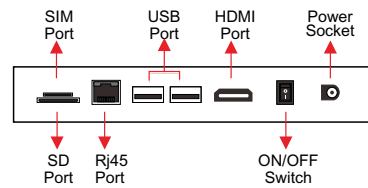

Designed for:

- POS
- Hotel
- Self-service Terminal
- Public Information Display
- Hospitality
- In-vehicles And Transportation

Specifications

PANEL	Panel Model	21.5inch TFT LED	HDMI DISPLAY	Output Mode	HDMI 480P HDMI 576P HDMI 720P 50Hz HDMI 720P 60Hz HDMI 1080I 50Hz HDMI 1080I 60Hz HDMI 1080P 24Hz HDMI 1080P 50Hz HDMI 1080P 60Hz						
	Max Resolution	1920x1080		ON-SCREEN DISPLAY LANGUAGES		English, French, German, Italian, Polish, Russian, Simplified Chinese, Spanish, Turkish, Arabic, Japanese, Traditional Chinese etc.					
	Aspect Ratio	16:09			DISPLAY MODE		Portrait & Landscape				
	Pixel Pitch	0.24825x0.24825				TOUCH		P-CAP Touch / infrared Touch (optional)			
	Viewing Angle	89/89/89/89					POWER	Mains Power Consumption	DC 12V, 50-60 Hz 25W		
	Contrast Ratio	3000:1						SOUND	Built-in Speakers	2 x 5W	
	Brightness	250cd/m ²							DIMENSION & WEIGHT	Machine Size	516.5x308x44mm
	Response Time	18ms								Machine Weight	4.3KG
	Display Area (mm)	476.64x268.11mm								Carton Size	635x90x388mm
	Panel Size(mm)	495.6x292.2x8.6mm								Carton Weight	4.8KG
Screen Weight	1.67Kg	Carton Size	650x480x418mm(5PCS)								
Lamp Type	WLED	Carton Weight	25.3KG								
INTERNAL MEDIA PLAYER	CPU	Quad-core ARM Cortex-A9, 1.6GHz	OTHER	Regulatory Approvals	CE, FCC, ROHS						
	GPU	ARM Mali-400MP4		Warranty	1 year warranty						
	RAM	1/2GB DDR3		ACCESSORIES	Included	Remote Control, Power supply, User manual, Keys, Screws					
	ROM	8/16 GB Flash									
OS	Android 4.4										
CONNECTOR	USB 2.0	X2									
	HDMI (Output)	X1									
	SD	X1									
	Rj45	X1									
	3G SIM (Optional)	X1									
CONNECTIVITY	LAN	RJ45 Port, 10/100M Ethernet									
	WiFi	Built-in WiFi 802.11B/G/N									
	3G (Optional)	WCDMA									
FILE SUPPORT	Video	H.264, MKV, WMV9, MPEG 1/2/4, HD Divx, Xvid, RM/RMVB;									
	Image	BMP/PNG/GIF/JPEG									
	Audio	MP3,WMA,WAV,EAAC+, MP2 dec, Vorbis (Ogg), AC3, FLAC, APE, BSAC									
	Scrolling Text	txt									