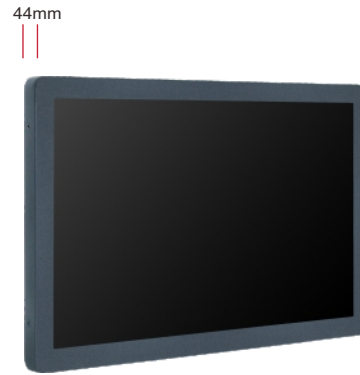

Designed for:

- POS
- Hotel
- Self-service Terminal
- Public Information Display
- Hospitality
- In-vehicles And Transportation

Specifications

PANEL	Panel Model	21.5inch TFT LED	HDMI DISPLAY	Output Mode	HDMI 480P HDMI 576P HDMI 720P 50Hz HDMI 720P 60Hz HDMI 1080I 50Hz HDMI 1080I 60Hz HDMI 1080P 24Hz HDMI 1080P 50Hz HDMI 1080P 60Hz						
	Max Resolution	1920x1080		ON-SCREEN DISPLAY LANGUAGES		English, French, German, Italian, Polish, Russian, Simplified Chinese, Spanish, Turkish, Arabic, Japanese, Traditional Chinese etc.					
	Aspect Ratio	16:09			DISPLAY MODE		Portrait & Landscape				
	Pixel Pitch	0.24825x0.24825				TOUCH		P-CAP Touch / infrared Touch (optional)			
	Viewing Angle	89/89/89/89					POWER	Mains Power Consumption	DC 12V, 50-60 Hz 25W		
	Contrast Ratio	3000:1						SOUND	Built-in Speakers	2 x 5W	
	Brightness	250cd/m ²							DIMENSION & WEIGHT	Machine Size	516.5x308x44mm
	Response Time	18ms								Machine Weight	4.3KG
	Display Area (mm)	476.64x268.11mm								Carton Size	635x90x388mm
	Panel Size(mm)	495.6x292.2x8.6mm								Carton Weight	4.8KG
Screen Weight	1.67Kg	Carton Size	650x480x418mm(5PCS)								
Lamp Type	WLED	Carton Weight	25.3KG								
INTERNAL MEDIA PLAYER	CPU	Quad-core ARM Cortex-A9, 1.6GHz	OTHER	Regulatory Approvals	CE, FCC, ROHS						
	GPU	ARM Mali-400MP4		Warranty	1 year warranty						
	RAM	1/2GB DDR3		ACCESSORIES	Included	Remote Control, Power supply, User manual, Keys, Screws					
	ROM	8/16 GB Flash									
OS	Android 4.4										
CONNECTOR	USB 2.0	X2									
	HDMI (Output)	X1									
	SD	X1									
	Rj45	X1									
	3G SIM (Optional)	X1									
CONNECTIVITY	LAN	RJ45 Port, 10/100M Ethernet									
	WiFi	Built-in WiFi 802.11B/G/N									
	3G (Optional)	WCDMA									
FILE SUPPORT	Video	H.264, MKV, WMV9, MPEG 1/2/4, HD Divx, Xvid, RM/RMVB;									
	Image	BMP/PNG/GIF/JPEG									
	Audio	MP3,WMA,WAV,EAAC+, MP2 dec, Vorbis (Ogg), AC3, FLAC, APE, BSAC									
	Scrolling Text	txt									