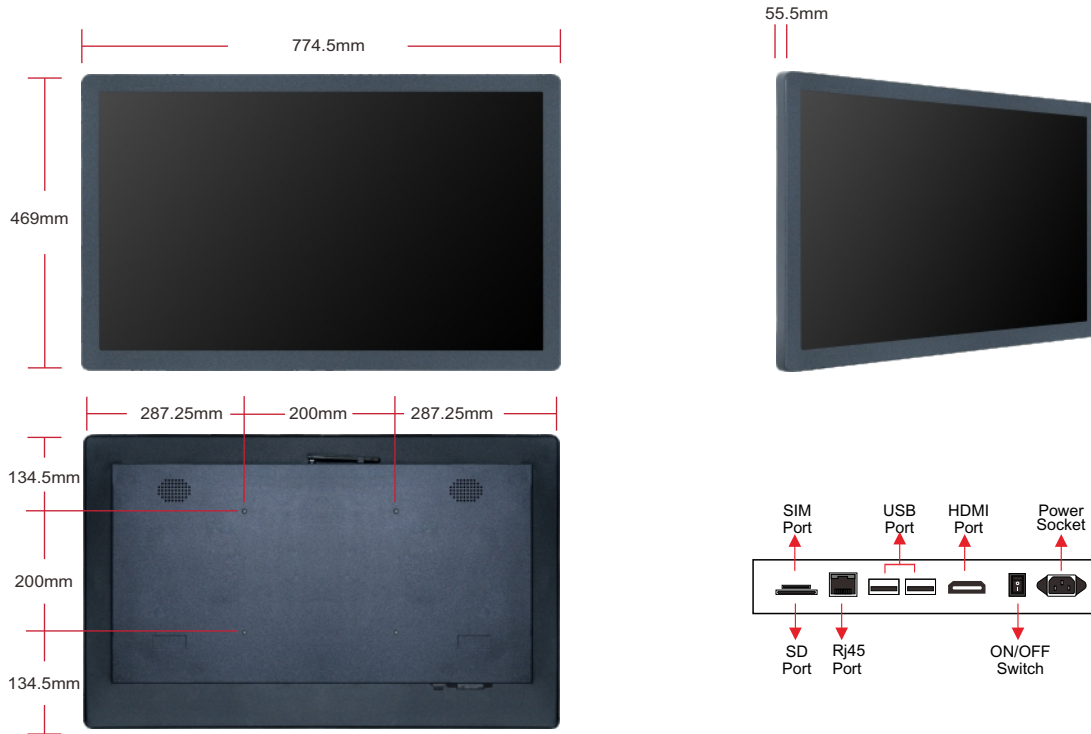

Designed for:

- POS
- Hotel
- Self-service Terminal
- Public Information Display
- Hospitality
- In-vehicles And Transportation

Specifications

PANEL	Panel Model	32inch TFT LED
	Max Resolution	1920x1080
	Aspect Ratio	16:09
	Pixel Pitch	0.36375x0.36375
	Viewing Angle	89/89/89/89
	Contrast Ratio	1400:1
	Brightness	500cd/m ²
	Response Time	6.5ms
	Display Area (mm)	698.4x392.85mm
	Panel Size(mm)	727.4x429x227mm
Screen Weight	4.8Kg	
Lamp Type	WLED	
INTERNAL MEDIA PLAYER	CPU	Quad-core ARM Cortex-A9, 1.6GHz
	GPU	ARM Mali-400MP4
	RAM	1/2GB DDR3
	ROM	8/16 GB Flash
	OS	Android 4.4
CONNECTOR	USB 2.0	X2
	HDMI (Output)	X1
	SD	X1
	Rj45	X1
	3G SIM (Optional)	X1
CONNECTIVITY	LAN	RJ45 Port, 10/100M Ethernet
	WiFi	Built-in WiFi 802.11B/G/N
	3G (Optional)	WCDMA
FILE SUPPORT	Video	H.264, MKV, WMV9, MPEG 1/2/4, HD Divx, Xvid, RM/RMVB;
	Image	BMP/PNG/GIF/JPEG
	Audio	MP3,WMA,WAV,EAAC+, MP2 dec, Vorbis (Ogg), AC3, FLAC, APE, BSAC
	Scrolling Text	txt

HDMI DISPLAY	Output Mode	HDMI 480P HDMI 576P HDMI 720P 50Hz HDMI 720P 60Hz HDMI 1080I 50Hz HDMI 1080I 60Hz HDMI 1080P 24Hz HDMI 1080P 50Hz HDMI 1080P 60Hz	
	ON-SCREEN DISPLAY LANGUAGES	English, French, German, Italian, Polish, Russian, Simplified Chinese, Spanish, Turkish, Arabic, Japanese, Traditional Chinese etc.	
	DISPLAY MODE	Portrait & Landscape	
	POWER	Mains Power Consumption	AC 100-240V, 50-60 Hz 40W
		SOUND	Built-in Speakers 2 x 10W
	DIMENSION & WEIGHT	Machine Size	774.5x469x55.5mm
		Machine Weight	10.4KG
		Carton Size	850x160x550mm
		Carton Weight	11KG
		Wooden Case Size Wooden Case Weight	880x830x580mm(5PCS) 65KG
OTHER	Regulatory Approvals Warranty	CE, FCC, ROHS 1 year warranty	
ACCESSORIES	Included	Remote Control, Power supply, User manual, Keys, Screws	