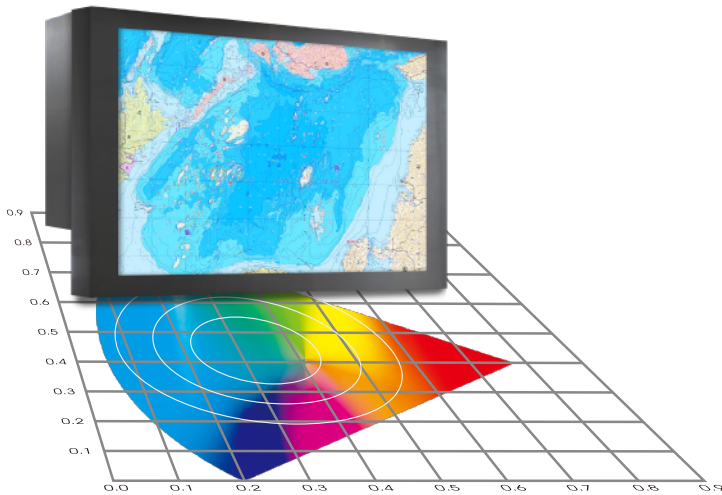

## Specification

Marine Grade Chassis, 22" LCD monitor, 1680 x 1050, LED 250 nits, VGA input

Panel	Cell Type / Glass Surface	TFT LCD / Black Anti-Glare, low reflection coating	
	Aspect Ratio / Size	Wide / 22" viewable diagonal area	
	Active Area / Pixel Pitch	473.8(H) x 296.1(V) mm / 0.282(H) x 0.282(V) mm	
	Native Resolution / Colors	1680(H) x 1050(V) / 16.7M	
	Brightness / Contrast	250 cd/m <sup>2</sup> (typ) / 1000 : 1	
	Response Time	≤ 5 ms	
	Viewing Angle (typical)	H.170° (- 85° ~ + 85°) , V. 160°(- 80° ~ + 80°)	
	Light Source	LED backlight, Long life, 35,000 hrs (typ)	
Input Sources	PC System	Signal	Analog RGB (0.7/1.0 V <sub>p-p</sub> , 75 ohms)
		Sync	Separate Sync, Composite Sync, Sync On Green
		Frequency	F <sub>h</sub> : 30 - 82Khz , F <sub>v</sub> : 50 -75Hz
Audio System	2W speaker x 2		
Input Terminals	1 x VGA (15 Pin Female D-Sub) , 1 x PC Audio (Stereo Headphone Jack) , 1 x DC Power Plug		
Convenient Features	Auto Calibration , Back Light Adjustment , Plug&Play (VESA DDC/CI, DDC 2B)		
	OSD Multi-Languages , Wall Mount Ready (VESA Dimension - please refer to Drawing)		
Power	9~36VDC wide voltage input (Isolated DC-DC voltage regulator built-in)		
Power Consumption	Operation / Power Saving	24.7 watt , < 1 watt (Support DPMS)	
Operating Condition	Temperature / Humidity	0°C ~ 50°C (32°F ~ 122°F) , 10% ~ 90% (no condensation)	
Storage Condition	Temperature / Humidity	- 20°C ~ 60°C (- 4°F ~ 140°F) , 10% ~ 90% (no condensation)	
Certification	FCC , CE		
Dimensions	Physical	Please refer to Drawing	
	Carton	W x H x D = TBD	
Weight	N.W. / G.W.	9 Kgs / 10.5 Kgs	
Container Loaded	20ft / 40ft / 40ft HQ	TBD (Sets , By pallet)	