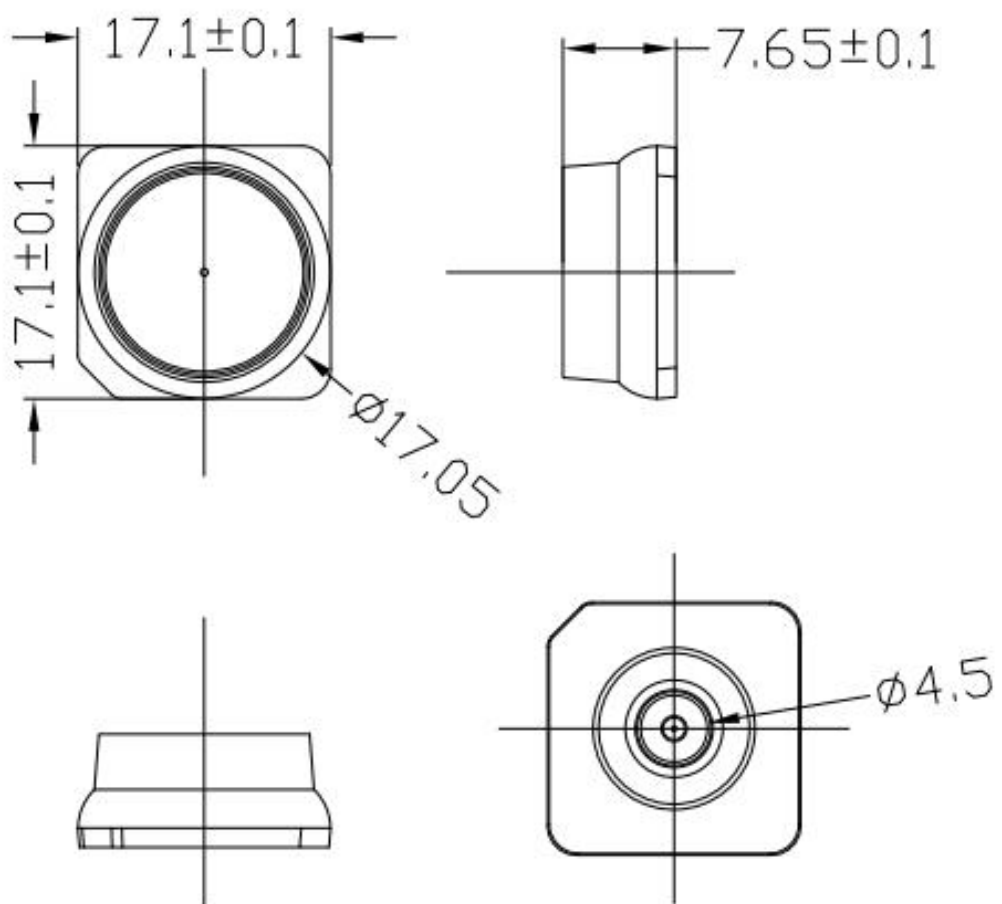

Specification

Item No	Picture	Size	Matched LED	Lighting Application
		Diameter: 17.1*17.1mm Height: 7.65mm FWHM: 175°	3030	Backlight

Drawing

Optical test report

配光曲线