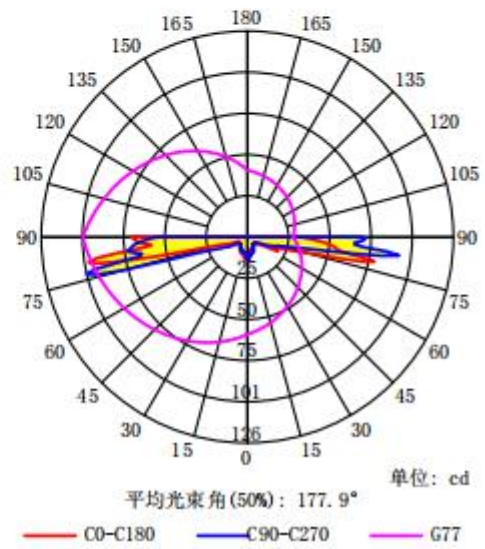

Specification

Item No	Picture	Size	Matched LED	Lighting Application
		Diameter: 17.1*17.1mm Height: 7.65mm FWHM: 175°	3030	Backlight

Drawing

Optical test report

配光曲线