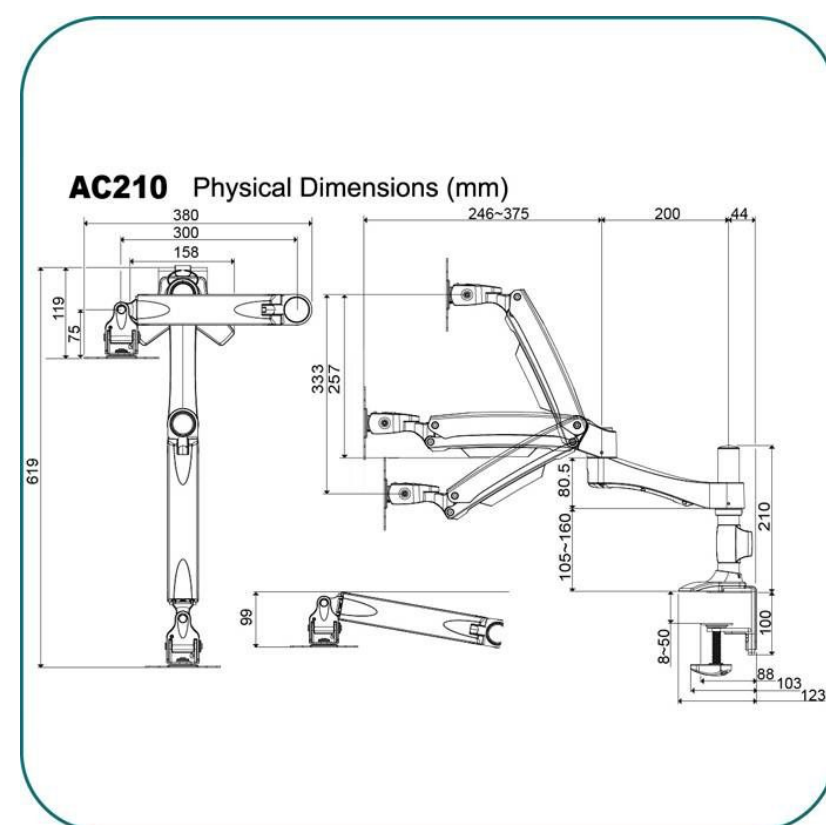

Aavara Free-style Single Monitor stand, featuring height adjustment for ergonomics. With the wide angle of -30°(down) ~ +65°(up) Arm Tilt, +/- 90° arm swivel and a 360° rotation, easily to tilt your best viewing angles for screens without any efforts. It supports VESA 100x100/75x75mm display and ExperTorque™ technology enables adjustment of the screens hinged by its weight.

Smart cable management system keeps messy cables in good order. Ergonomic pivot arms make the most efficiency at work.

AC210Clamp/ AI210Grommet/ AW210 On-wall base available.

[← Main Page](#)

AC210

Free Style Monitor Stand 3 Pivot
 - Clamp base

AI210

Free Style Monitor Stand 3 Pivot
 - Grommet base

AW210

Free Style Monitor Stand 3 Pivot
 - On-wall base

FEATURES

- FREE STYLE HEIGHT ADJUSTMENT FOR ERGONOMICS
- Designed for LED/LCD display 15-24 inch with VESA 100x100mm
- LED/LCD Monitor Stand with two Arms in 3 Pivot
- Monitor Tilt Angle -20°(down)~90°(up) for ideal viewing angle
- Monitor Swivel ANGLE +/-90° for ideal viewing angle
- Arm Tilt Angle -30°(down) ~ +65°(up) range up to 315 mm / 12.4"
- Smart Cable Management System to align messy cables in order
- ExperTorque™ design for easy adjustment hinged by monitor weight
- VESA COMPATIBLE 100*100mm / 75*75mm
- Optional accessory
- [Keyboard Tray AKT01](#)
- [NoteBook Tray ANT01](#)

SPECS.

- Flat Panel Size:15"-32"
- Loading Capacity:10Kg/ 22lbs
- Monitor Tilt Angle:-20° (down) ~ 90°(up)
- Swivel Angle:±90°
- Arm Tilt Angle: -30°(down) ~ +65°(up)
- Arm Height Adjustment Range up to 315 mm / 12.4"
- Rotation:360°
- Smart Cable Management: Yes
- Screw Type:M4
- ExperTorque™ :ExperTorque™ design for easy adjustment hinged by monitor weight
- VESA Mounting:100x100mm/ 75x75mm
- Material:Steel/Aluminum Alloy/Plastic