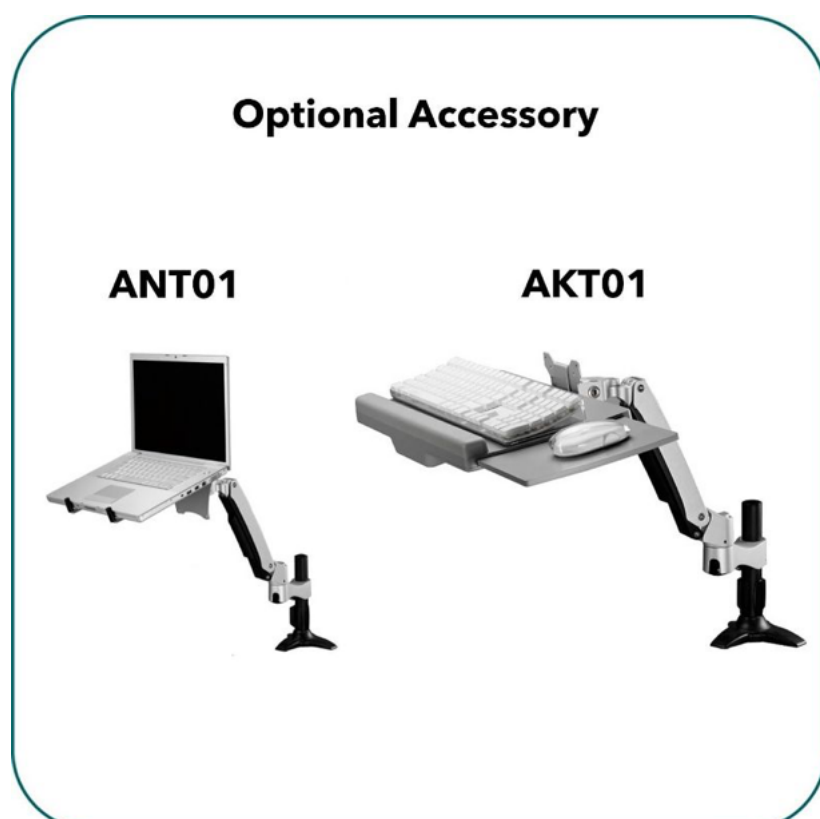

Aavara Free-style Single Monitor stand, featuring height adjustment for ergonomics. With the wide angle of -30°(down) ~ +65°(up) Arm Tilt, +/- 90° arm swivel and a 360° rotation, easily to tilt your best viewing angles for screens without any efforts. It supports VESA 100x100/75x75mm display and ExperTorque™ technology enables adjustment of the screens hinged by its weight.

Smart cable management system keeps messy cables in good order. Ergonomic pivot arms make the most efficiency at work.

AC210Clamp/ AI210Grommet/ AW210 On-wall base available.

[← Main Page](#)

AC210

Free Style Monitor Stand 3 Pivot
 - Clamp base

AI210

Free Style Monitor Stand 3 Pivot
 - Grommet base

AW210

Free Style Monitor Stand 3 Pivot
 - On-wall base

FEATURES

- FREE STYLE HEIGHT ADJUSTMENT FOR ERGONOMICS
- Designed for LED/LCD display 15-24 inch with VESA 100x100mm
- LED/LCD Monitor Stand with two Arms in 3 Pivot
- Monitor Tilt Angle -20°(down)~90°(up) for ideal viewing angle
- Monitor Swivel ANGLE +/-90° for ideal viewing angle
- Arm Tilt Angle -30°(down) ~ +65°(up) range up to 315 mm / 12.4"
- Smart Cable Management System to align messy cables in order
- ExperTorque™ design for easy adjustment hinged by monitor weight
- VESA COMPATIBLE 100*100mm / 75*75mm
- Optional accessory
- [Keyboard Tray AKT01](#)
- [NoteBook Tray ANT01](#)

SPECS.

- Flat Panel Size:15"-32"
- Loading Capacity:10Kg/ 22lbs
- Monitor Tilt Angle:-20° (down) ~ 90°(up)
- Swivel Angle:±90°
- Arm Tilt Angle: -30°(down) ~ +65°(up)
- Arm Height Adjustment Range up to 315 mm / 12.4"
- Rotation:360°
- Smart Cable Management: Yes
- Screw Type:M4
- ExperTorque™ :ExperTorque™ design for easy adjustment hinged by monitor weight
- VESA Mounting:100x100mm/ 75x75mm
- Material:Steel/Aluminum Alloy/Plastic