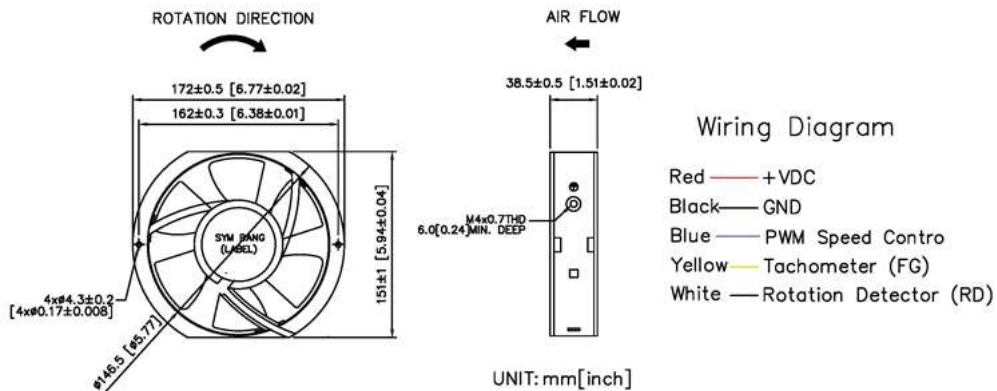

D

17238M

CE

172x151x38mm(6.8"x5.9"x1.5")

| | |
|-----------------------|-------------------------------------|
| HOUSING | Aluminum Die Casting, Painted Blakk |
| IMPELLER | Metal |
| BEARING | Ball |
| OPERATING TEMPERATURE | -10°C to + 70°C |
| DIELECTRIC STRENGTH | 5mA Max. at 500 VAC for 1 minute |
| INSULATION RESISTANCE | 10M Ω min. @500 VDC |
| WEIGHT | 880 g |
| ROHS COMPLIANCE | Yes |
| IP LEVEL | IP21 (Special IP Rating On Request) |

DIMENSION

AIR PERFORMANCE