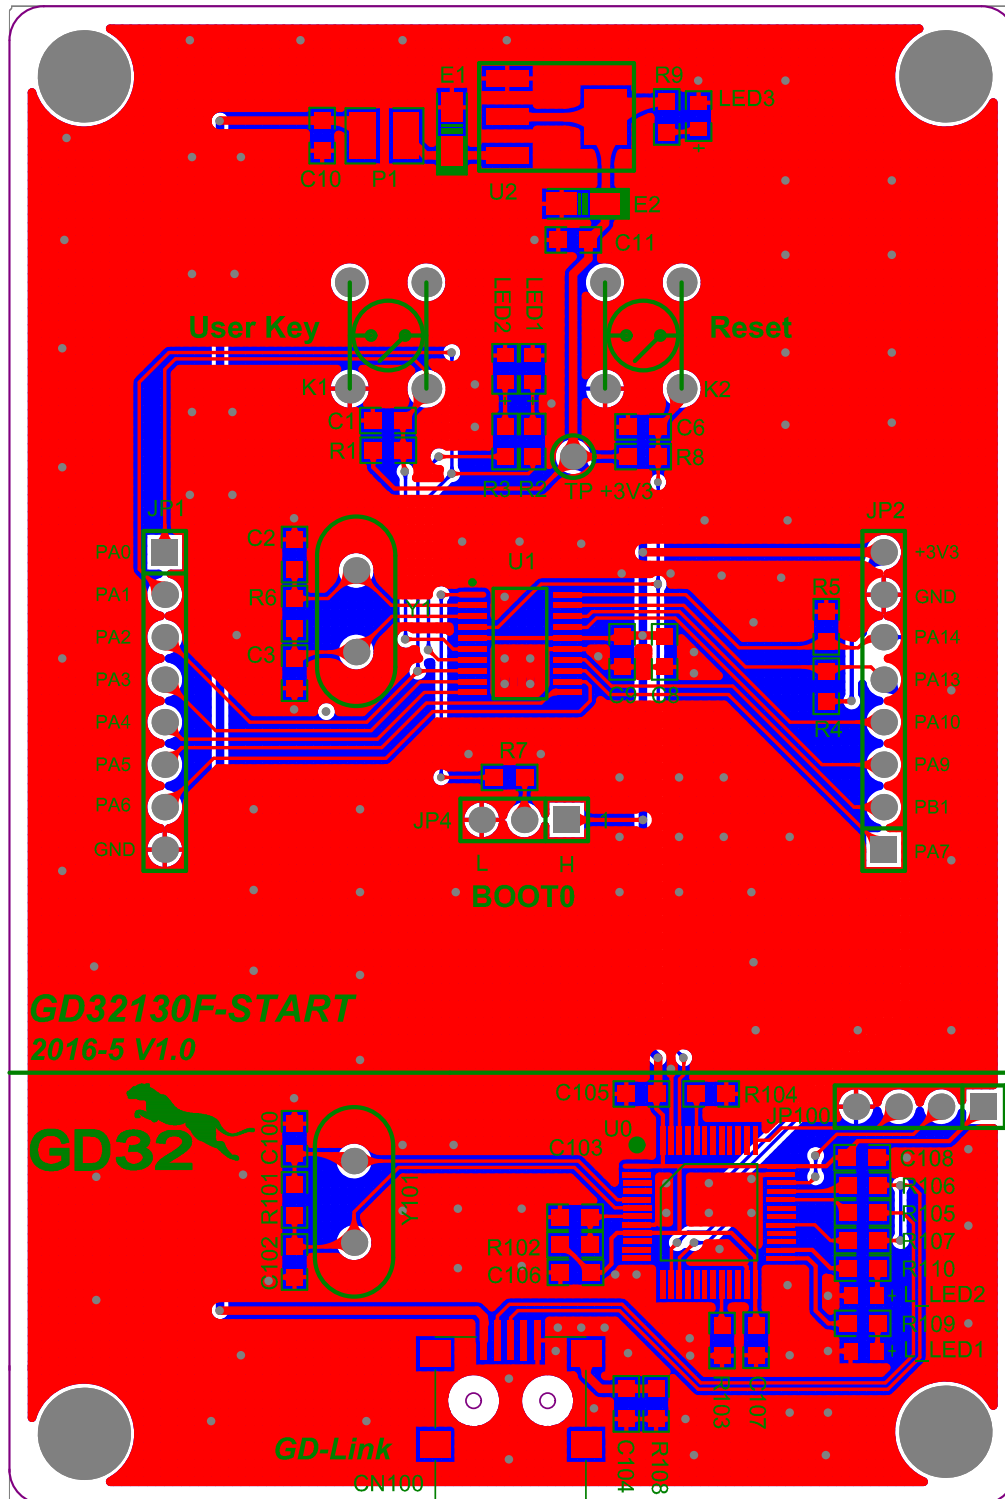

### MCU SWD

### Reset

Company Name: GigaDevice

File Name: GDLink

Revision: 1.0

Data: 2015-01-09

Author: XuFei

<b>Company Name: GigaDevice</b>		
<b>File Name: MCU</b>		
Revision: 1.0	Data: 2016-5	Author: XuFei

<b>Company Name: GigaDevice</b>		
<b>File Name: Power</b>		
Revision: 1.1	Data: 2015-07	Author: XuFei

**GD32130F-START**  
2016-5 V1.0

**GD32**

**GD-Link**

**BOOT0**

**User Key**

**Reset**