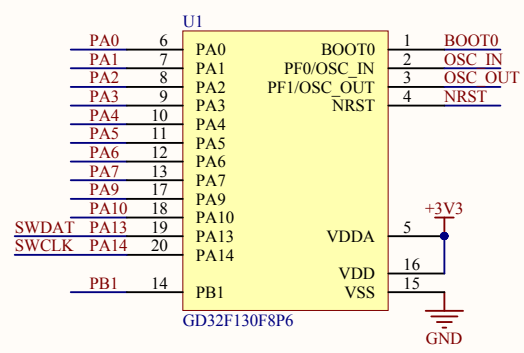

### MCU SWD

### Reset

Company Name: GigaDevice

File Name: GDLink

Revision: 1.0

Data: 2015-01-09

Author: XuFei

<b>Company Name: GigaDevice</b>		
<b>File Name: MCU</b>		
Revision: 1.0	Data: 2016-5	Author: XuFei

<b>Company Name: GigaDevice</b>		
<b>File Name: Power</b>		
Revision: 1.1	Data: 2015-07	Author: XuFei