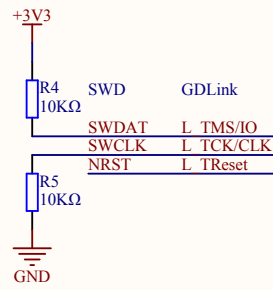

### MCU SWD

### Reset

Company Name: GigaDevice

File Name: GDLink

Revision: 1.0

Data: 2015-01-09

Author: XuFei

<b>Company Name: GigaDevice</b>		
<b>File Name: MCU</b>		
Revision: 1.0	Data: 2016-5	Author: XuFei

<b>Company Name: GigaDevice</b>		
<b>File Name: Power</b>		
Revision: 1.1	Data: 2015-07	Author: XuFei