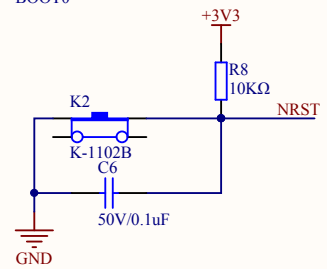

### Reset

Company Name: GigaDevice

File Name: GDLink

Revision: 1.0

Data: 2015-01-09

Author: XuFei

<b>Company Name: GigaDevice</b>		
<b>File Name: MCU</b>		
Revision: 1.0	Data: 2016-5	Author: XuFei

<b>Company Name: GigaDevice</b>		
<b>File Name: Power</b>		
Revision: 1.1	Data: 2015-07	Author: XuFei