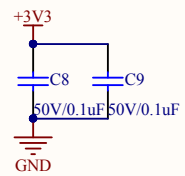

### Reset

Company Name: GigaDevice

File Name: GDLink

Revision: 1.0

Data: 2015-01-09

Author: XuFei

<b>Company Name: GigaDevice</b>		
<b>File Name: MCU</b>		
Revision: 1.0	Data: 2016-5	Author: XuFei

<b>Company Name: GigaDevice</b>		
<b>File Name: Power</b>		
Revision: 1.1	Data: 2015-07	Author: XuFei