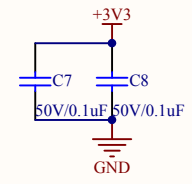

MCU SWD

HSE

Reset

Company Name: GigaDevice

File Name: GDLink

Revision: 1.0

Data: 2015-01-09

Author: XuFei