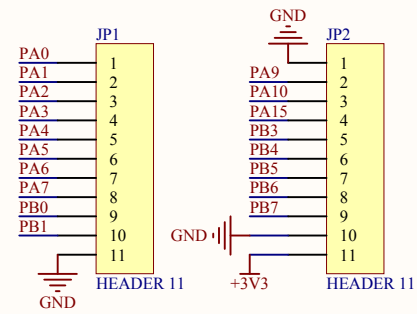

LED

KEY

Extension Pin

Company Name: GigaDevice

File Name: Extension

Revision: 1.0

Data: 2017-5

Author: XuFei