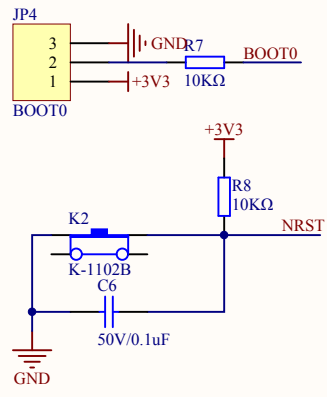

MCU SWD

HSE

Reset

Company Name: GigaDevice

File Name: GDLink

Revision: 1.0

Data: 2015-01-09

Author: XuFei