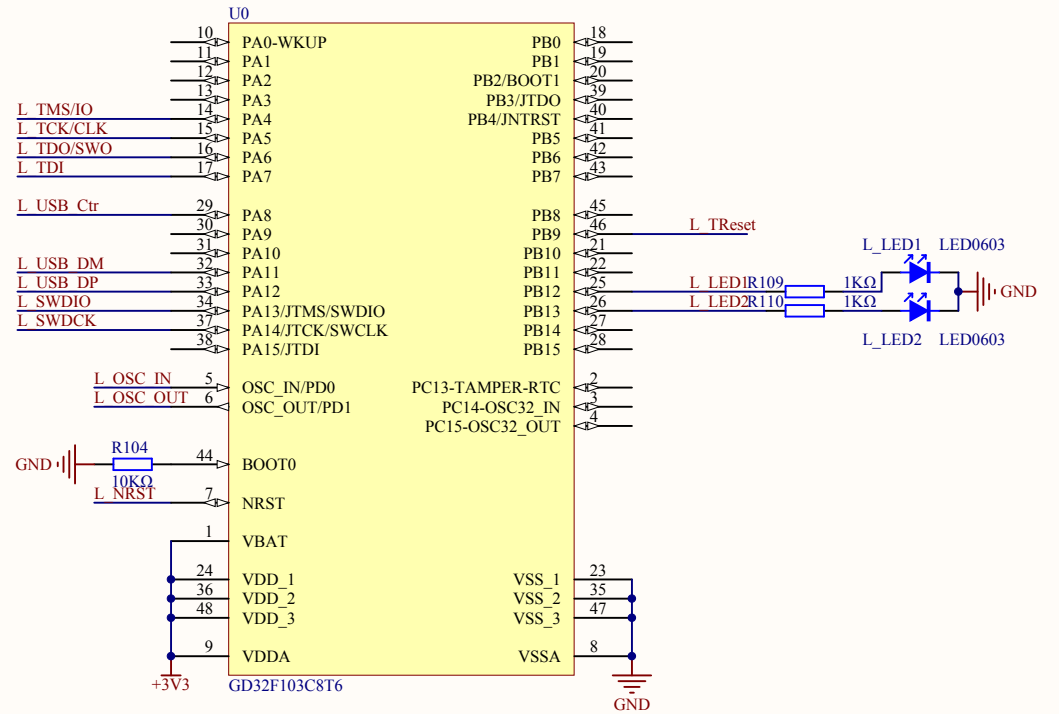

LED

KEY

Extension Pin

Company Name: GigaDevice

File Name: Extension

Revision: 1.0

Data: 2017-5

Author: XuFei

MCU SWD

HSE

Reset

Company Name: GigaDevice

File Name: GDLink

Revision: 1.0

Data: 2015-01-09

Author: XuFei