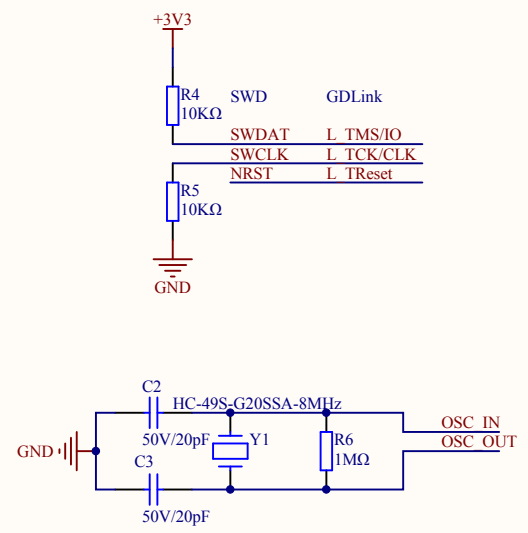

LED

KEY

Extension Pin

Company Name: GigaDevice

File Name: Extension

Revision: 1.0

Data: 2017-5

Author: XuFei

MCU SWD

HSE

Reset

Company Name: GigaDevice

File Name: GDLink

Revision: 1.0

Data: 2015-01-09

Author: XuFei