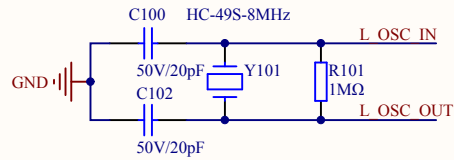

MCU SWD

HSE

Reset

Company Name: GigaDevice

File Name: GDLink

Revision: 1.0

Data: 2015-01-09

Author: XuFei