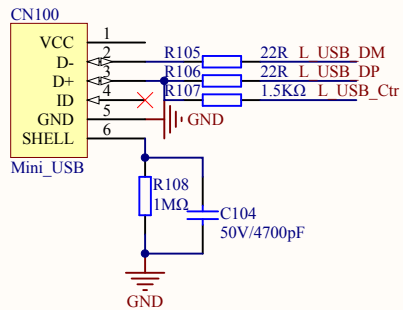

Reset

Company Name: GigaDevice

File Name: GDLink

Revision: 1.0

Data: 2015-01-09

Author: XuFei