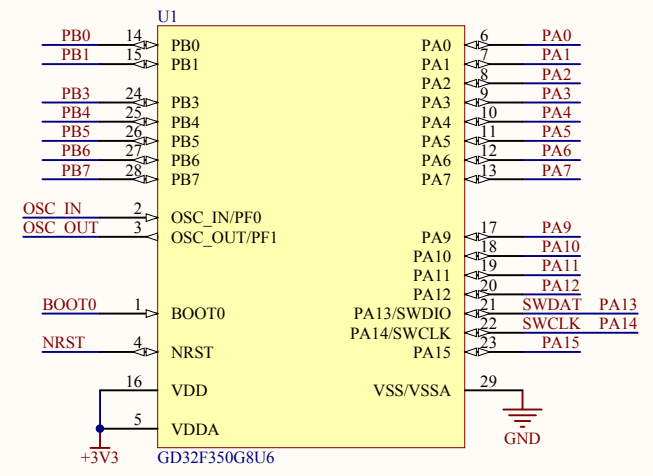

LED

KEY

Extension Pin

Company Name: GigaDevice

File Name: Extension

Revision: 1.0

Data: 2017-5

Author: XuFei

MCU SWD

HSE

Reset

Company Name: GigaDevice

File Name: GDLink

Revision: 1.0

Data: 2015-01-09

Author: XuFei