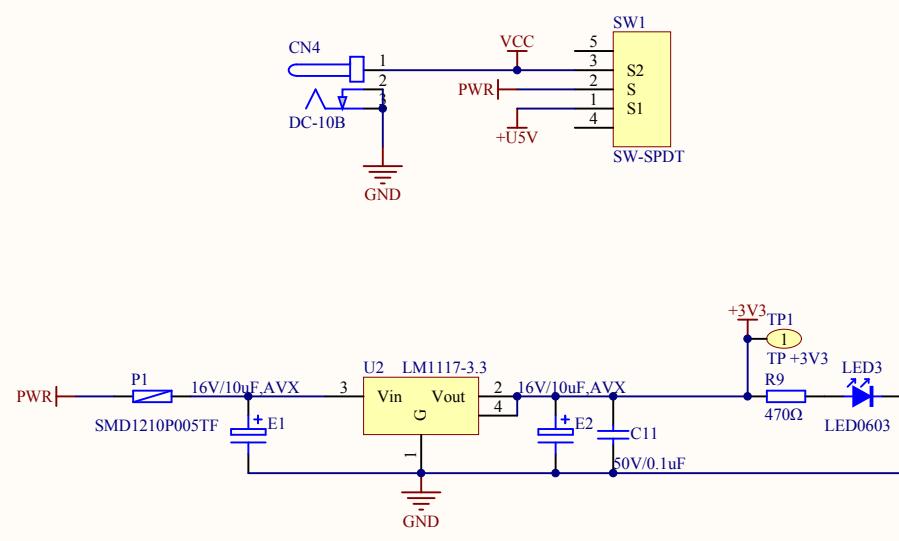

Company Name: GigaDevice		
File Name: Power		
Revision: 1.0	Data: 2017-5	Author: XuFei