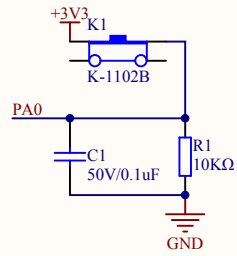

LED

KEY

Extension Pin

Company Name: GigaDevice

File Name: Extension

Revision: 1.0

Data: 2017-5

Author: XuFei