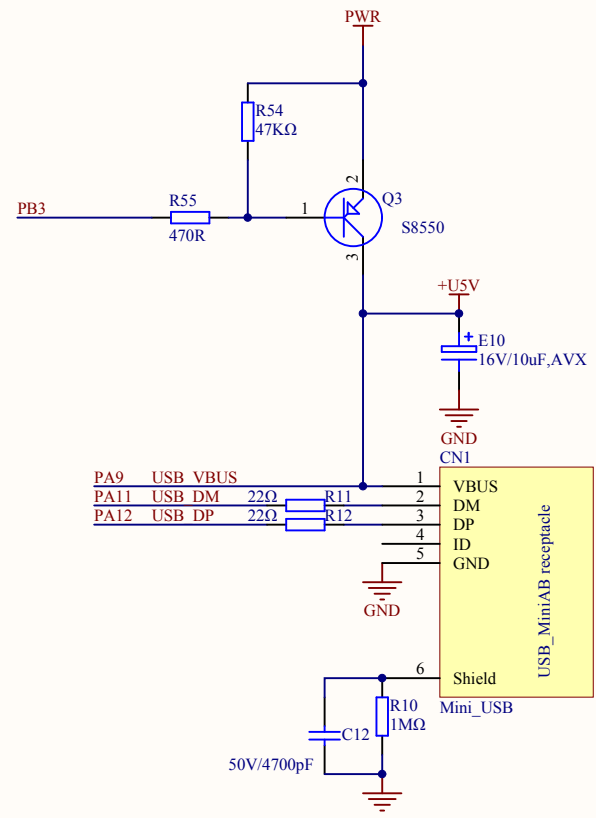

Company Name: GigaDevice

File Name: USB

Revision: 1.0

Data: 2017-5

Author: Xufei