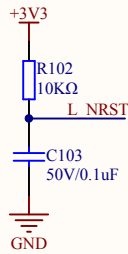

Reset

Company Name: GigaDevice

File Name: GDLink

Revision: 1.0

Data: 2015-01-09

Author: XuFei