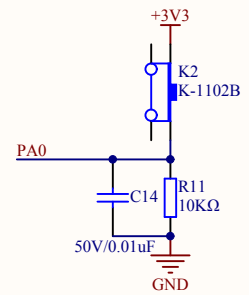

Arduino

Extension Pin

KEY

LED

USART To USB

Company Name: GigaDevice		
File Name: Extension		
Revision: 1.0	Data: 2020-3	Author: XuFei

Reset

Company Name: GigaDevice