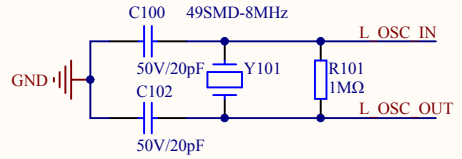

Arduino

Extension Pin

KEY

LED

USART To USB

Company Name: GigaDevice		
File Name: Extension		
Revision: 1.0	Data: 2020-3	Author: XuFei

Reset

Company Name: GigaDevice