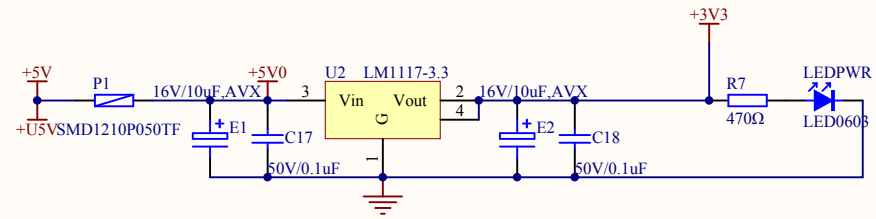

Company Name: GigaDevice

File Name: Power

Revision: 1.0

Data: 2020-3

Author: XuFei