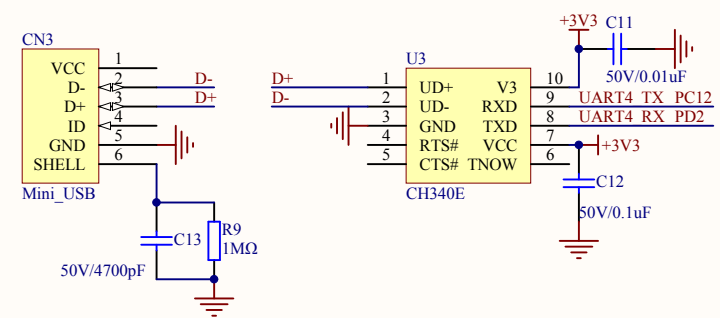

Arduino

Extension Pin

KEY

LED

USART To USB

Company Name: GigaDevice		
File Name: Extension		
Revision: 1.0	Data: 2020-3	Author: XuFei

Reset

Company Name: GigaDevice