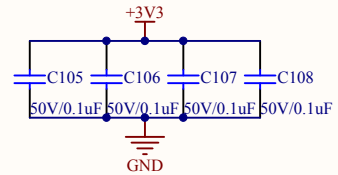

Arduino

Extension Pin

KEY

LED

USART To USB

Company Name: GigaDevice		
File Name: Extension		
Revision: 1.0	Data: 2020-3	Author: XuFei

Reset

Company Name: GigaDevice