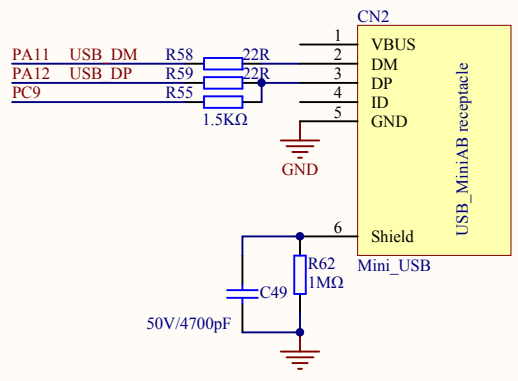

Company Name: GigaDevice

File Name: USB

Revision: 1.1

Data: 2020-3

Author: Xufei