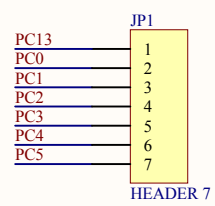

Arduino

Extension Pin

KEY

LED

USART To USB

Company Name: GigaDevice		
File Name: Extension		
Revision: 1.0	Data: 2020-3	Author: XuFei

Reset

Company Name: GigaDevice