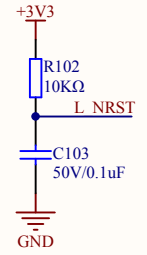

Arduino

Extension Pin

KEY

LED

USART To USB

Company Name: GigaDevice		
File Name: Extension		
Revision: 1.0	Data: 2020-3	Author: XuFei

Reset

Company Name: GigaDevice