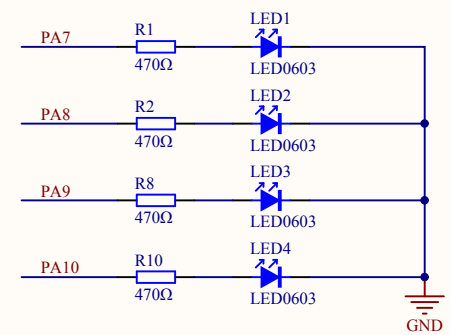

Arduino

Extension Pin

KEY

LED

USART To USB

Company Name: GigaDevice		
File Name: Extension		
Revision: 1.0	Data: 2020-3	Author: XuFei

Reset

Company Name: GigaDevice