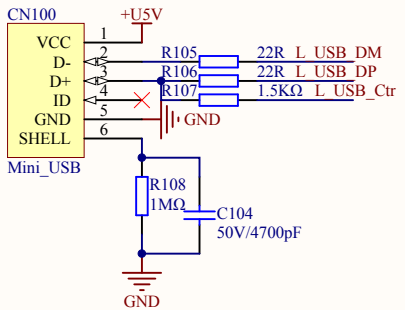

Arduino

Extension Pin

KEY

LED

USART To USB

Company Name: GigaDevice		
File Name: Extension		
Revision: 1.0	Data: 2020-3	Author: XuFei

Reset

Company Name: GigaDevice