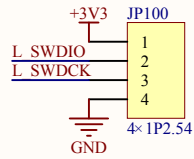

Arduino

Extension Pin

KEY

LED

USART To USB

Company Name: GigaDevice		
File Name: Extension		
Revision: 1.0	Data: 2020-3	Author: XuFei

Reset

Company Name: GigaDevice