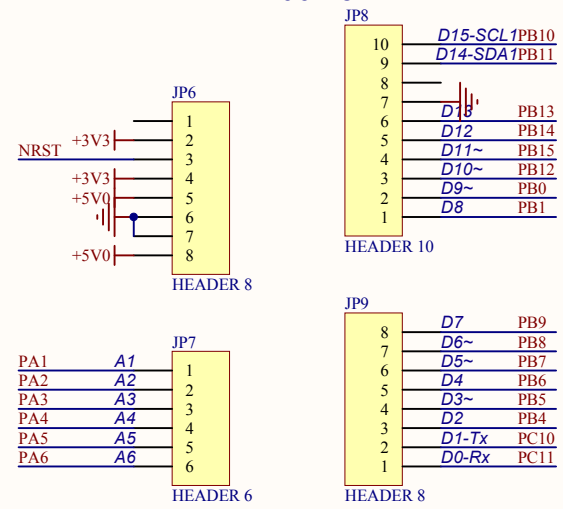

Arduino

Extension Pin

KEY

LED

USART To USB

Company Name: GigaDevice		
File Name: Extension		
Revision: 1.0	Data: 2020-3	Author: XuFei

Reset

Company Name: GigaDevice