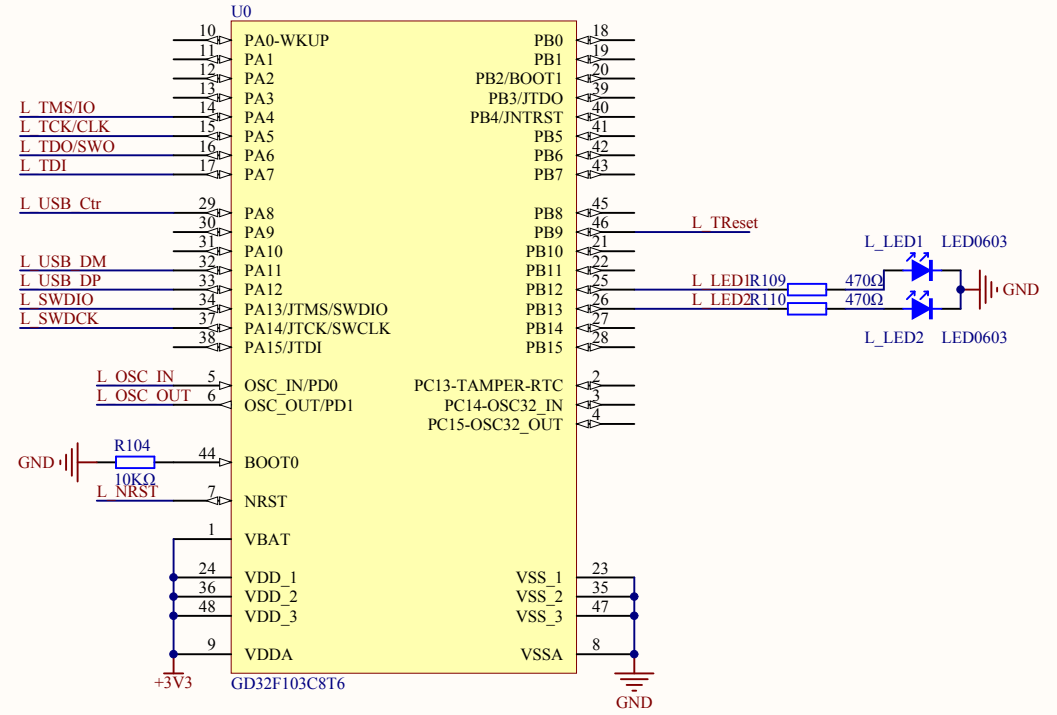

Arduino

Extension Pin

KEY

LED

USART To USB

Company Name: GigaDevice		
File Name: Extension		
Revision: 1.0	Data: 2020-3	Author: XuFei

Reset

Company Name: GigaDevice