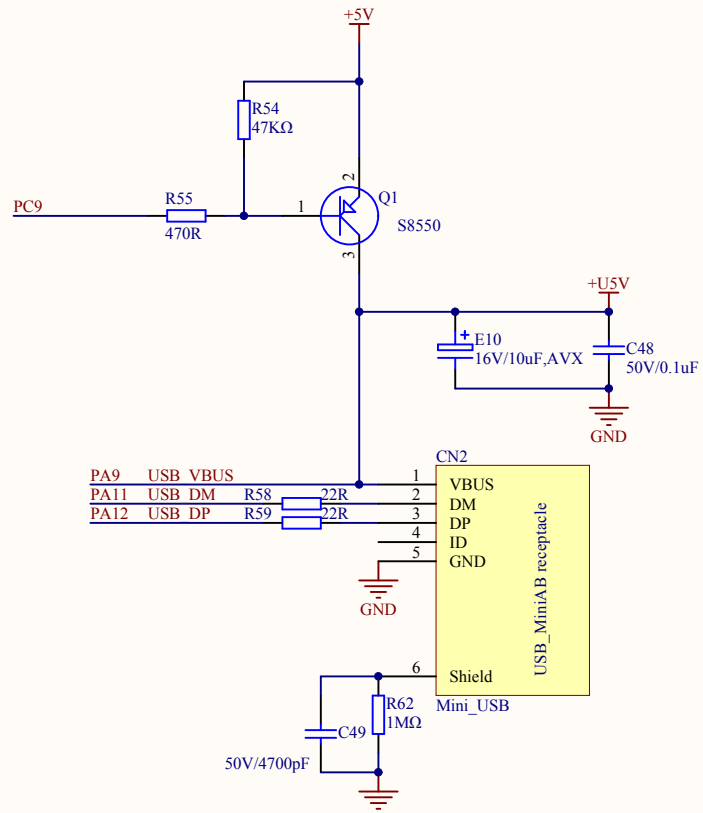

### MCU SWD

### Reset

Company Name: GigaDevice

File Name: GDLink

Revision: 1.0

Data: 2015-01-09

Author: XuFei

|                                 |              |               |
|---------------------------------|--------------|---------------|
| <b>Company Name: GigaDevice</b> |              |               |
| <b>File Name: Power</b>         |              |               |
| Revision: 1.0                   | Data: 2017-4 | Author: XuFei |