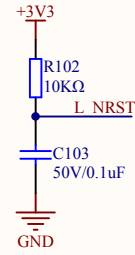

Reset

Company Name: GigaDevice		
File Name: GDLink		
Revision: 1.0	Data: 2015-01-09	Author: XuFei