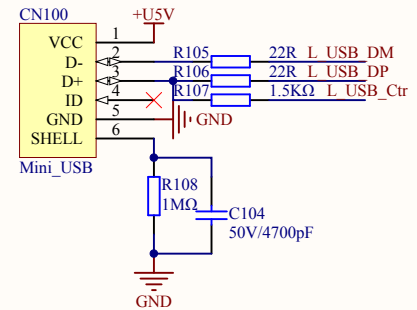

MCU SWD

Reset

Company Name: GigaDevice		
File Name: GDLink		
Revision: 1.0	Data: 2015-01-09	Author: XuFei