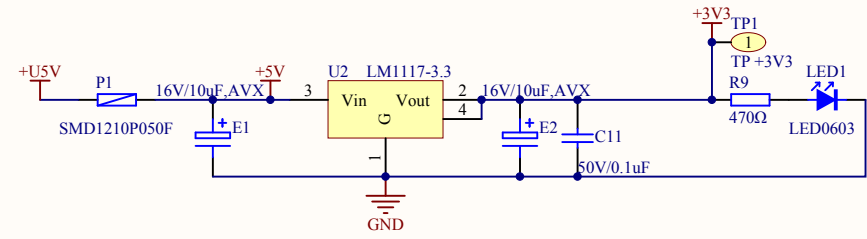

MCU SWD

Reset

Company Name: GigaDevice		
File Name: GDLink		
Revision: 1.0	Data: 2015-01-09	Author: XuFei

GDLink SWD

L TMS/IO	JTMS/SWDIO	PA13
L TCK/CLK	JTCK/SWCLK	PA14
L TReset	NRST	

Company Name: GigaDevice		
File Name: MCU		
Revision: 1.0	Data: 2017-5	Author: XuFei