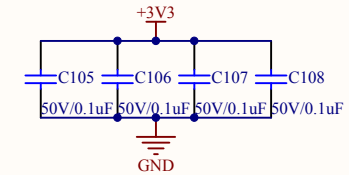

Reset

Company Name: GigaDevice		
File Name: GDLink		
Revision: 1.0	Data: 2015-01-09	Author: XuFei