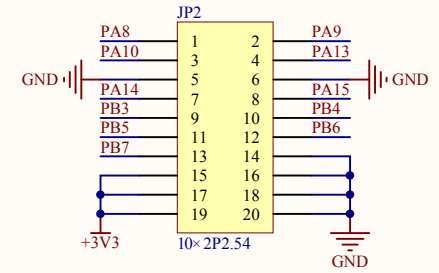

LED

KEY

Extension Pin

Company Name: GigaDevice

File Name: Extension

Revision: 1.0

Data: 2017-5

Author: XuFei