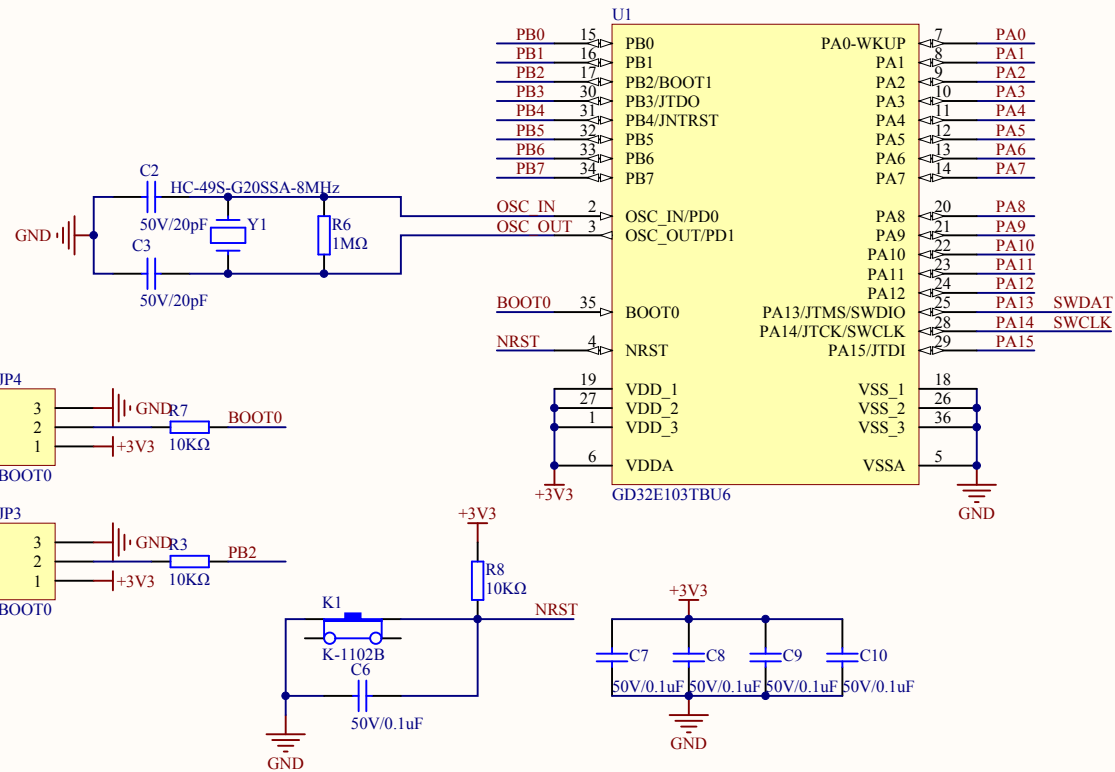

MCU SWD

Reset

Company Name: GigaDevice		
File Name: GDLink		
Revision: 1.0	Data: 2015-01-09	Author: XuFei

GDLink SWD

L TMS/IO	JTMS/SWDIO	PA13
L TCK/CLK	JTCK/SWCLK	PA14
L TReset	NRST	

Company Name: GigaDevice		
File Name: MCU		
Revision: 1.0	Data: 2017-5	Author: XuFei

Company Name: GigaDevice

File Name: Power

Revision: 1.0

Data: 2017-5

Author: XuFei

Company Name: GigaDevice		
File Name: USB		
Revision: 1.0	Data: 2017-5	Author: Xufei

GD32
GD32E103T-START
2020-4 V1.1