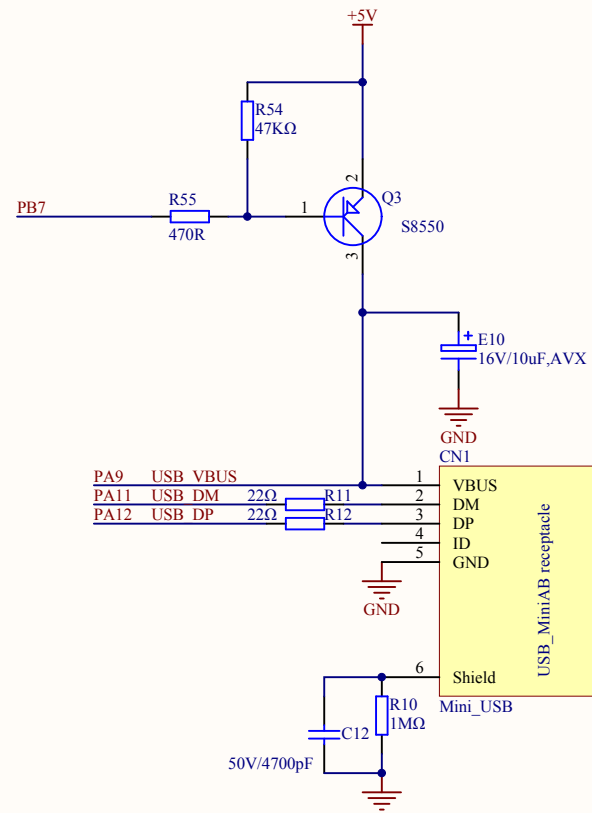

LED

KEY

Extension Pin

Company Name: GigaDevice

File Name: Extension

Revision: 1.0

Data: 2017-5

Author: XuFei

MCU SWD

Reset

Company Name: GigaDevice		
File Name: GDLink		
Revision: 1.0	Data: 2015-01-09	Author: XuFei

GDLink SWD

L TMS/IO	JTMS/SWDIO	PA13
L TCK/CLK	JTCK/SWCLK	PA14
L TReset	NRST	

Company Name: GigaDevice		
File Name: MCU		
Revision: 1.0	Data: 2017-5	Author: XuFei

Company Name: GigaDevice

File Name: Power

Revision: 1.0

Data: 2017-5

Author: XuFei

Company Name: GigaDevice		
File Name: USB		
Revision: 1.0	Data: 2017-5	Author: Xufei

GD32
GD32E103T-START
2020-4 V1.1