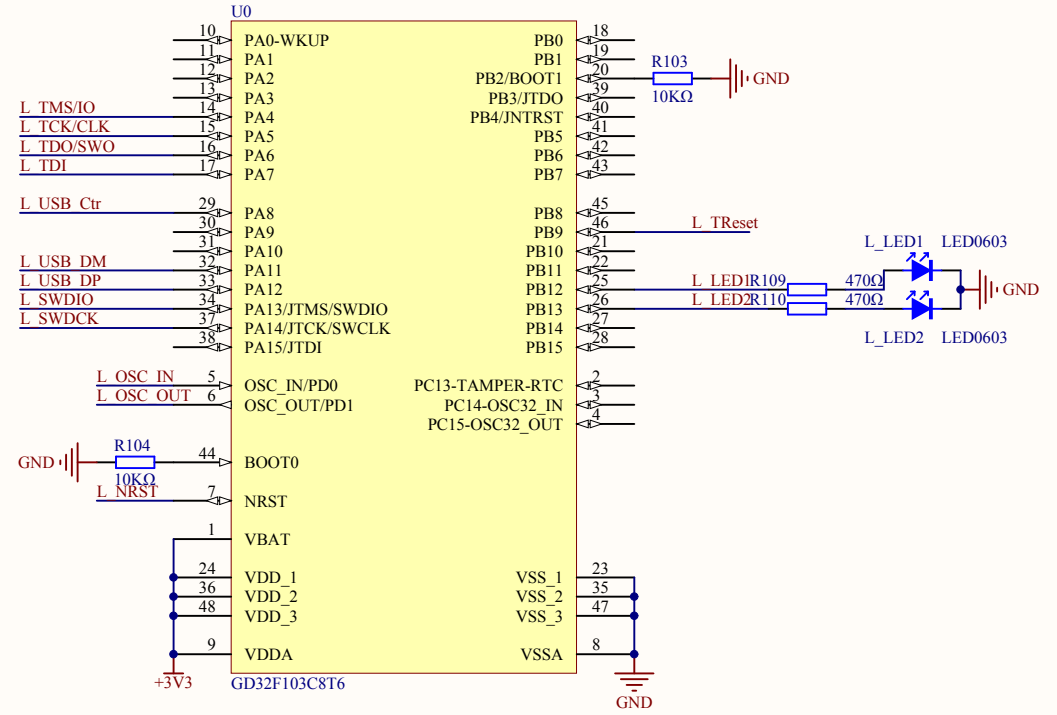

LED

KEY

Extension Pin

Company Name: GigaDevice

File Name: Extension

Revision: 1.0

Data: 2017-5

Author: XuFei

MCU SWD

Reset

Company Name: GigaDevice		
File Name: GDLink		
Revision: 1.0	Data: 2015-01-09	Author: XuFei

GDLink SWD

L TMS/IO	JTMS/SWDIO	PA13
L TCK/CLK	JTCK/SWCLK	PA14
L TReset	NRST	

Company Name: GigaDevice		
File Name: MCU		
Revision: 1.0	Data: 2017-5	Author: XuFei