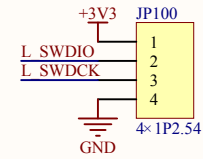

MCU SWD

Reset

Company Name: GigaDevice		
File Name: GDLink		
Revision: 1.0	Data: 2015-01-09	Author: XuFei