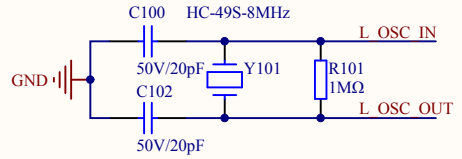

Reset

Company Name: GigaDevice		
File Name: GDLink		
Revision: 1.0	Data: 2015-01-09	Author: XuFei