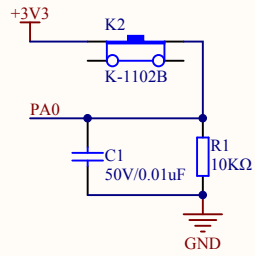

LED

KEY

Extension Pin

Company Name: GigaDevice

File Name: Extension

Revision: 1.0

Data: 2017-5

Author: XuFei