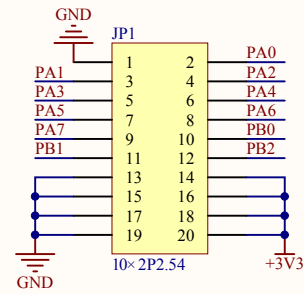

LED

KEY

Extension Pin

Company Name: GigaDevice

File Name: Extension

Revision: 1.0

Data: 2017-5

Author: XuFei

MCU SWD

Reset

Company Name: GigaDevice		
File Name: GDLink		
Revision: 1.0	Data: 2015-01-09	Author: XuFei

GDLink SWD

L TMS/IO	JTMS/SWDIO	PA13
L TCK/CLK	JTCK/SWCLK	PA14
L TReset	NRST	

Company Name: GigaDevice		
File Name: MCU		
Revision: 1.0	Data: 2017-5	Author: XuFei