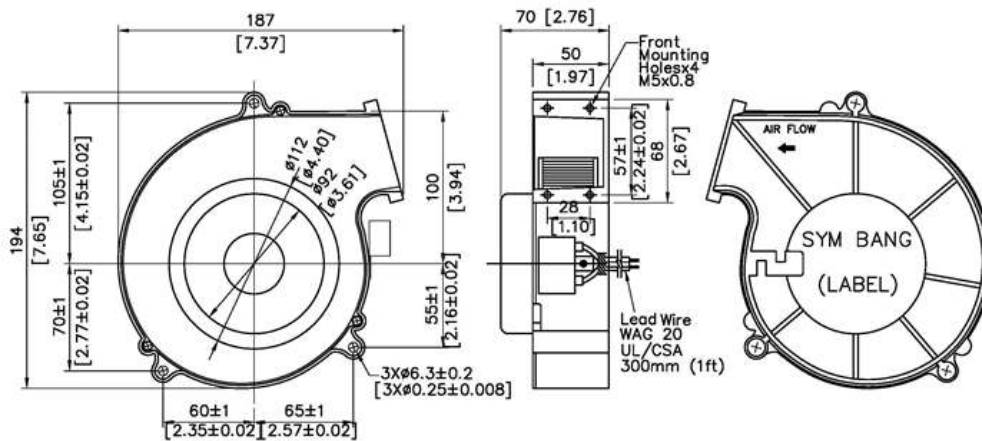

# 18970

189x183x70mm(7.44"x7.20"x2.75")

HOUSING	Aluminum Die Casting, Patural, Milled or Black Painted
IMPELLER	Thermoplastic PBT+ Glass Fiber30%
BEARING	Ball
OPERATING TEMPERATURE	-10°C to + 70°C
INSULATION	Class A
OPERATING VOLTAGE RANGE	100 VAC to 120 VAC for 115V Type 200 VAC to 240 VAC for 230V Type
DIELECTRIC STRENGTH	5mA Max. at 1500 VAC for 1 second
INSULATION RESISTANCE	10M Ω min. @500 VDC
MOTOR TYPE	AC Induction Capacitor Motor
SAFETY	Thermally Protected
TERMINATION	Lead Wire
WEIGHT	1.65 kg
ROHS COMPLIANCE	Yes
IP LEVEL	IP21 (Special IP Rating On Request)

# 189 mm

## DIMENSION

UNIT: mm[inch]

SYMBANG