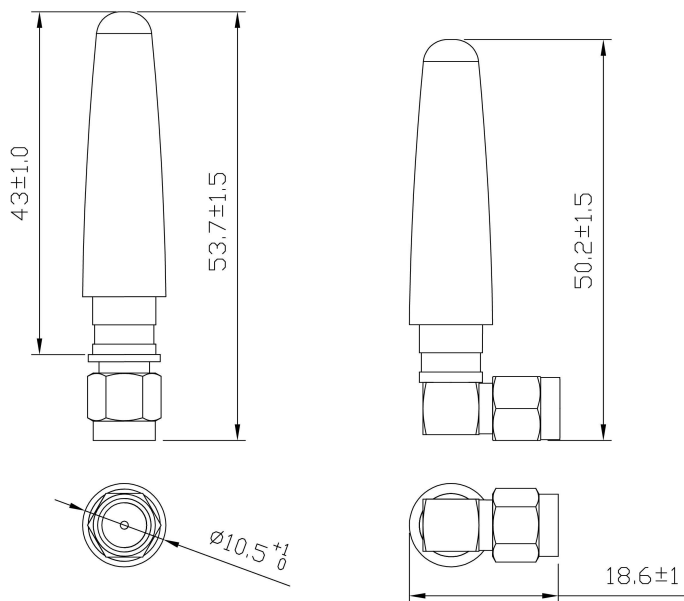

DIMENSIONS

Unit:mm

JIAXING JINCHANG ELECTRONIC TECHNOLOGY CO.,LTD

Add: 398#,Zhenye Road, South Street, Jiaxing, Zhejiang, China

Http:// www.jinchanggps.com

E-mail:jcgps@vip.163.com

Tel: 86-0573-83692157/83692605/83958637 Fax:86-0573-83958635