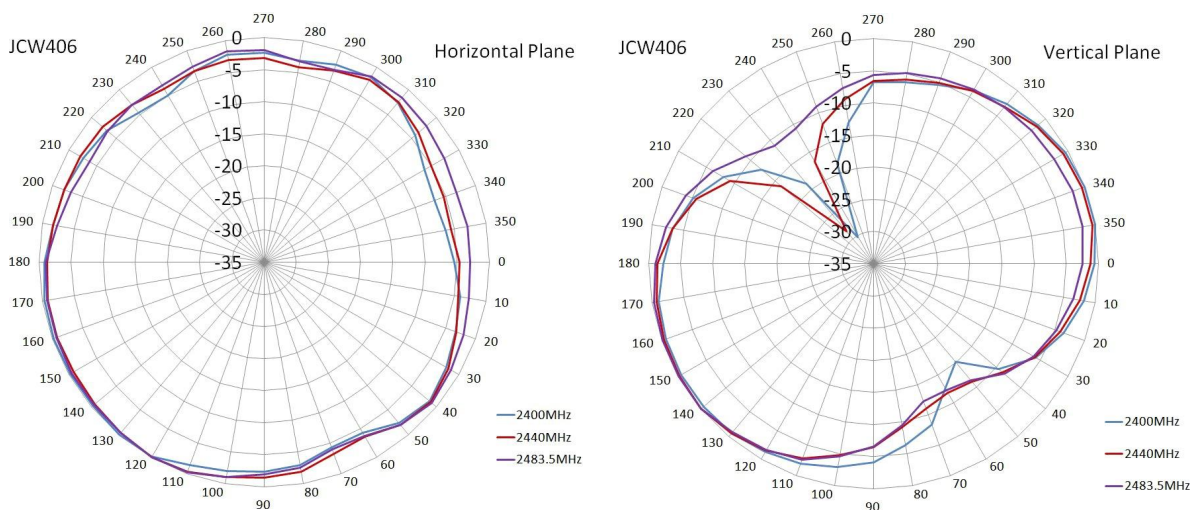

SPECIFICATIONS

Item	Specifications	
Antenna	Frequency Range	2400~2483.5MHz
	Band Width	83.5MHz
	Polarization	Linear
	Gain	3dBi
	V.S.W.R	<2.0
	Impedance	50 Ω
	PCB Dimension	66.5*16.5*0.8mm
Mechanical	Cable	RG174
	Connector	SMA
	Mounting Method	Adhesive
Environmental	Operating Temperature	-40°C~+85°C
	Vibration	10 to 55Hz with 1.5mm amplitude 2hours
	Environmentally Friendly	ROHS Compliant

Radiation Pattern

ZHEJIANG JC ANTENNA CO., LTD

Add: 398#, Zhenye Road, South Street, Jiaxing, Zhejiang, China

Http:// www.jinchanggps.com

Email: sale4@jinchanggps.com

Tel: 86-0573-83692157/83692605/83958637 Fax: 86-0573-83958635