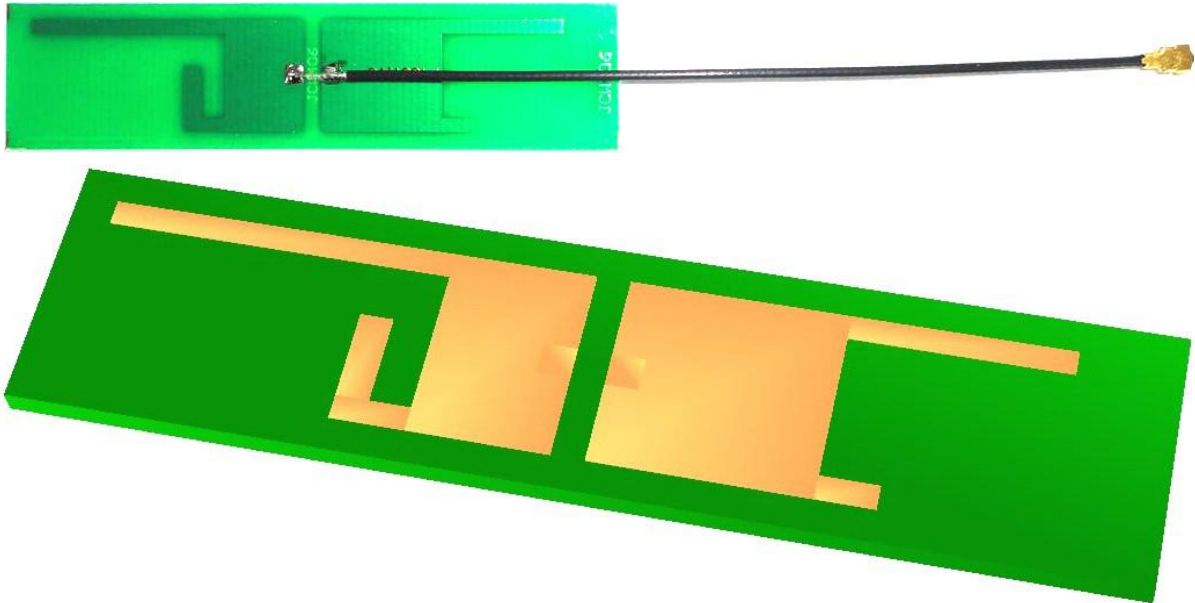

WIFI Internal Antenna JCW406

DIMENSIONS

ZHEJIANG JC ANTENNA CO., LTD

Add: 398#, Zhenye Road, South Street, Jiaxing, Zhejiang, China

Http:// www.jinchanggps.com

Email: sale4@jinchanggps.com

Tel: 86-0573-83692157/83692605/83958637 Fax: 86-0573-83958635

SPECIFICATIONS

Item	Specifications	
Antenna	Frequency Range	2400~2483.5MHz
	Band Width	83.5MHz
	Polarization	Linear
	Gain	3dBi
	V.S.W.R	<2.0
	Impedance	50 Ω
	PCB Dimension	66.5*16.5*0.8mm
Mechanical	Cable	RG174
	Connector	SMA
	Mounting Method	Adhesive
Environmental	Operating Temperature	-40°C~+85°C
	Vibration	10 to 55Hz with 1.5mm amplitude 2hours
	Environmentally Friendly	ROHS Compliant