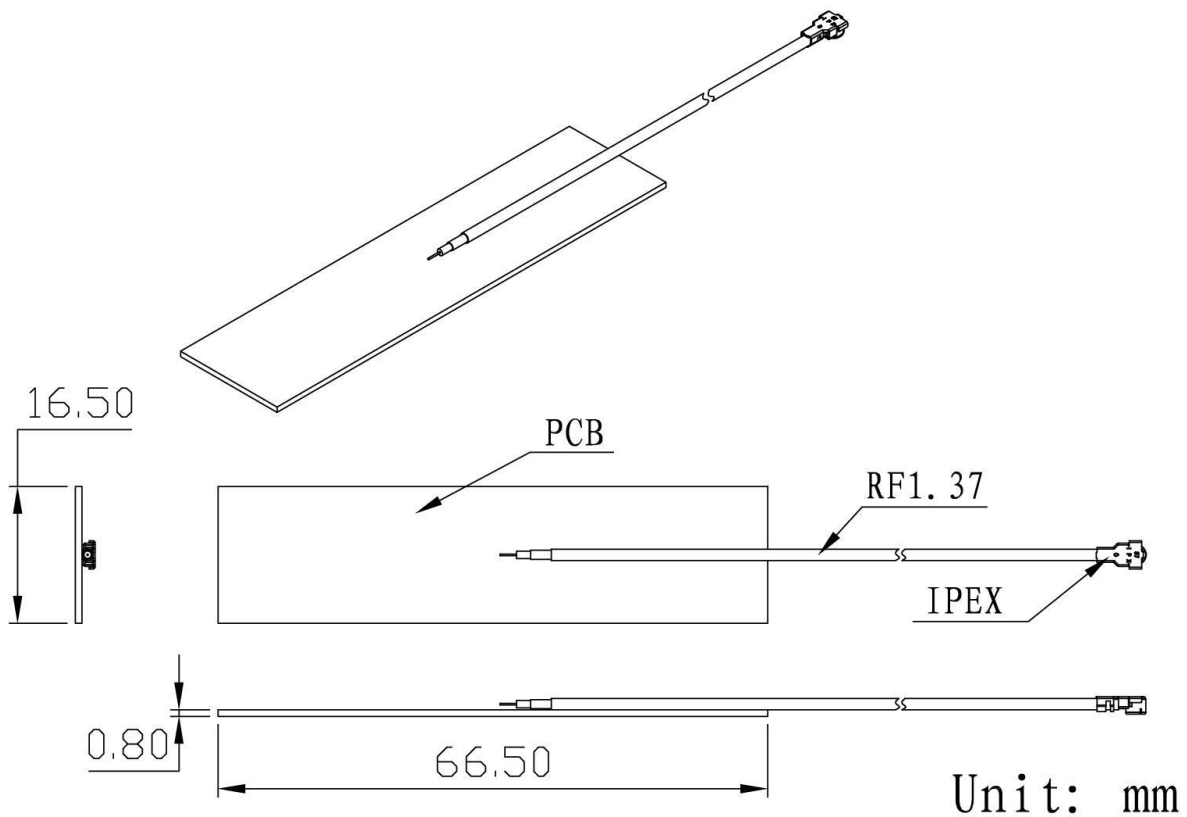

WIFI Internal Antenna JCW406

DIMENSIONS

ZHEJIANG JC ANTENNA CO., LTD

Add: 398#, Zhenye Road, South Street, Jiaxing, Zhejiang, China

Http:// www.jinchanggps.com

Email: sale4@jinchanggps.com

Tel: 86-0573-83692157/83692605/83958637 Fax: 86-0573-83958635

SPECIFICATIONS

Item	Specifications	
Antenna	Frequency Range	2400~2483.5MHz
	Band Width	83.5MHz
	Polarization	Linear
	Gain	3dBi
	V.S.W.R	<2.0
	Impedance	50 Ω
	PCB Dimension	66.5*16.5*0.8mm
Mechanical	Cable	RG174
	Connector	SMA
	Mounting Method	Adhesive
Environmental	Operating Temperature	-40°C~+85°C
	Vibration	10 to 55Hz with 1.5mm amplitude 2hours
	Environmentally Friendly	ROHS Compliant