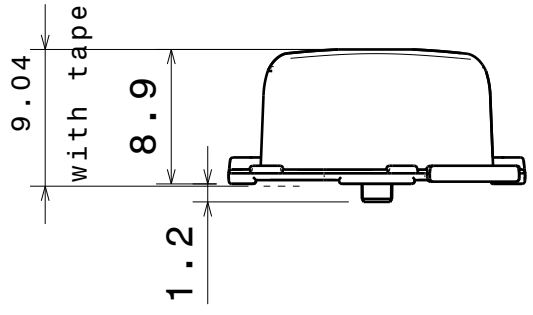

## OPTICAL PROPERTIES

LED	Viewing Angle	Light Beam	Efficiency	cd/lm	Connector
XP-G	88+148 deg	Streetligh...	92 %	0.840	-
XP-E	90+140 deg	Streetligh...	92 %	1.030	-
LUXEON Rebel	86+140 deg	Streetligh...	92 %	1.010	-
LUXEON Rebel ES	86+140 deg	Streetligh...	92 %	-	-
LUXEON A	86+140 deg	Streetligh...	92 %	-	-
NCSxx19A	86+148 deg	Streetligh...	92 %	-	-
NVSxx19A	86+148 deg	Streetligh...	92 %	-	-
Oslon SSL 80	92+142 deg	Streetligh...	92 %	0.970	-
Oslon SSL 150	92+142 deg	Streetligh...	92 %	-	-
Z5	90+140 deg	Streetligh...	92 %	-	-
Double Dome (GM2BB)	90+140 deg	Streetligh...	92 %	-	-

D

C

B

A

Isometric view  
Scale: 1:1

Bottom view

Front view

Top view