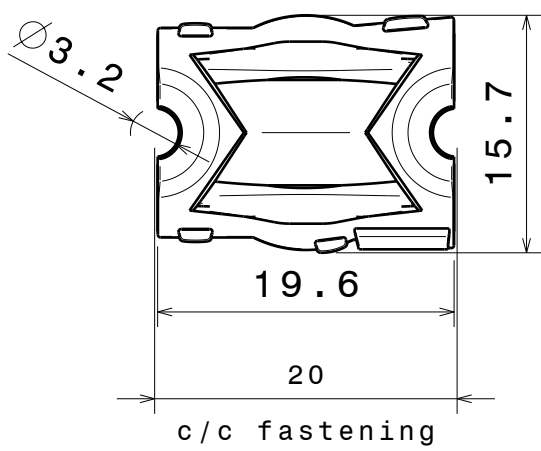

## OPTICAL PROPERTIES

LED	Viewing Angle	Light Beam	Efficiency	cd/lm	Connector
XP-G	88+148 deg	Streetligh...	92 %	0.840	-
XP-E	90+140 deg	Streetligh...	92 %	1.030	-
LUXEON Rebel	86+140 deg	Streetligh...	92 %	1.010	-
LUXEON Rebel ES	86+140 deg	Streetligh...	92 %	-	-
LUXEON A	86+140 deg	Streetligh...	92 %	-	-
NCSxx19A	86+148 deg	Streetligh...	92 %	-	-
NVSxx19A	86+148 deg	Streetligh...	92 %	-	-
Oslon SSL 80	92+142 deg	Streetligh...	92 %	0.970	-
Oslon SSL 150	92+142 deg	Streetligh...	92 %	-	-
Z5	90+140 deg	Streetligh...	92 %	-	-
Double Dome (GM2BB)	90+140 deg	Streetligh...	92 %	-	-

D

C

B

A

Isometric view  
Scale: 1:1

Bottom view

Front view

Top view

SCALE 2:1

WEIGHT (g)

SHEET 1/1

D

A

4

4

3