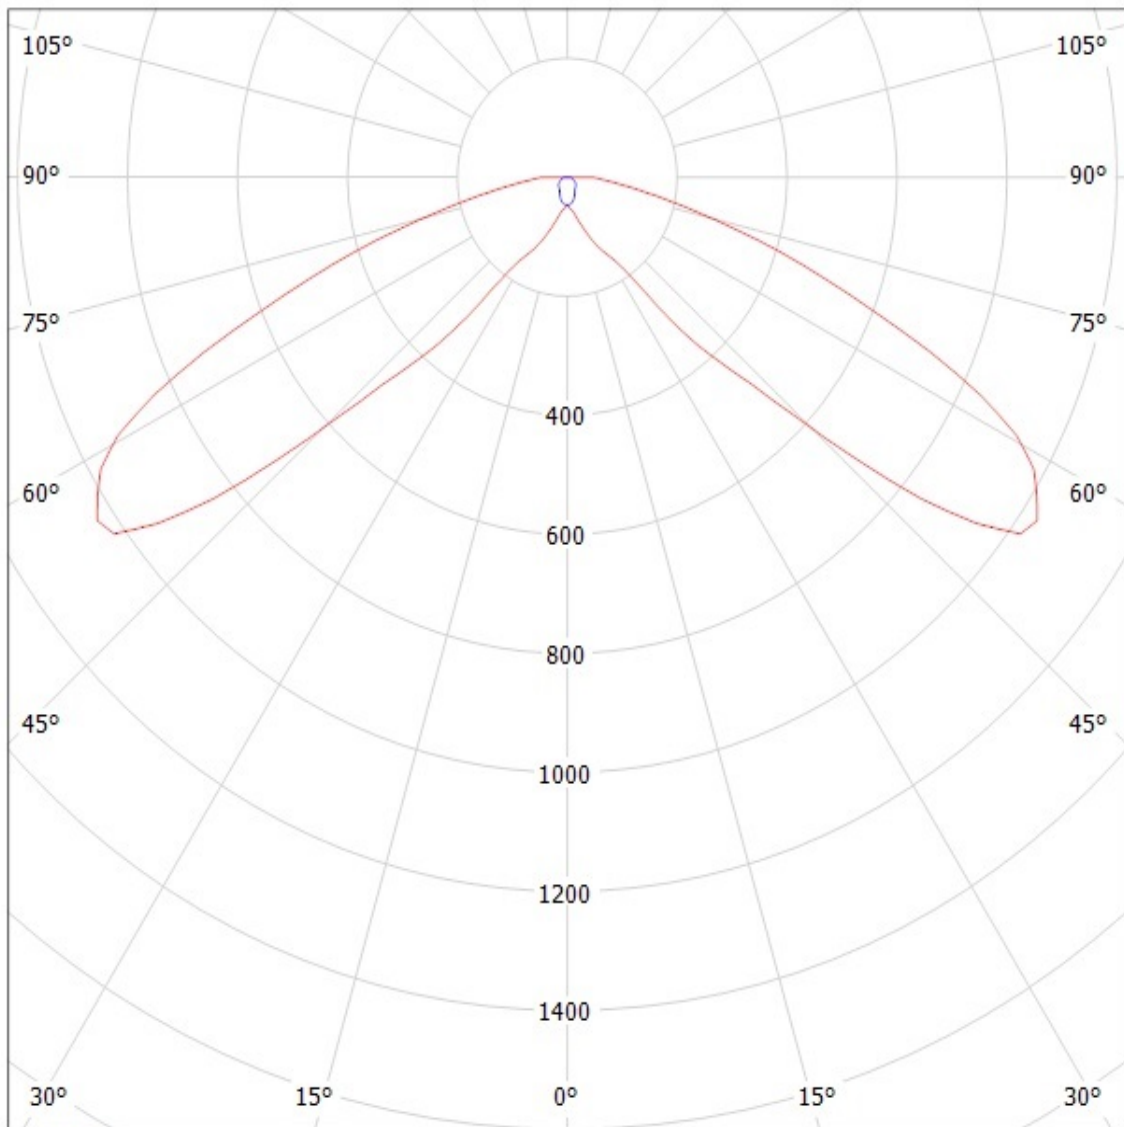

Ledil Oy C11255_Strada-DW-XP C11255_Strada-DW-XP / LDC (Polar)

Luminaire: Ledil Oy C11255_Strada-DW-XP C11255_Strada-DW-XP

Lamps: 1 x Cree XP-E (White)

cd/klm

— C0 - C180

— C90 - C270

SIMULATED