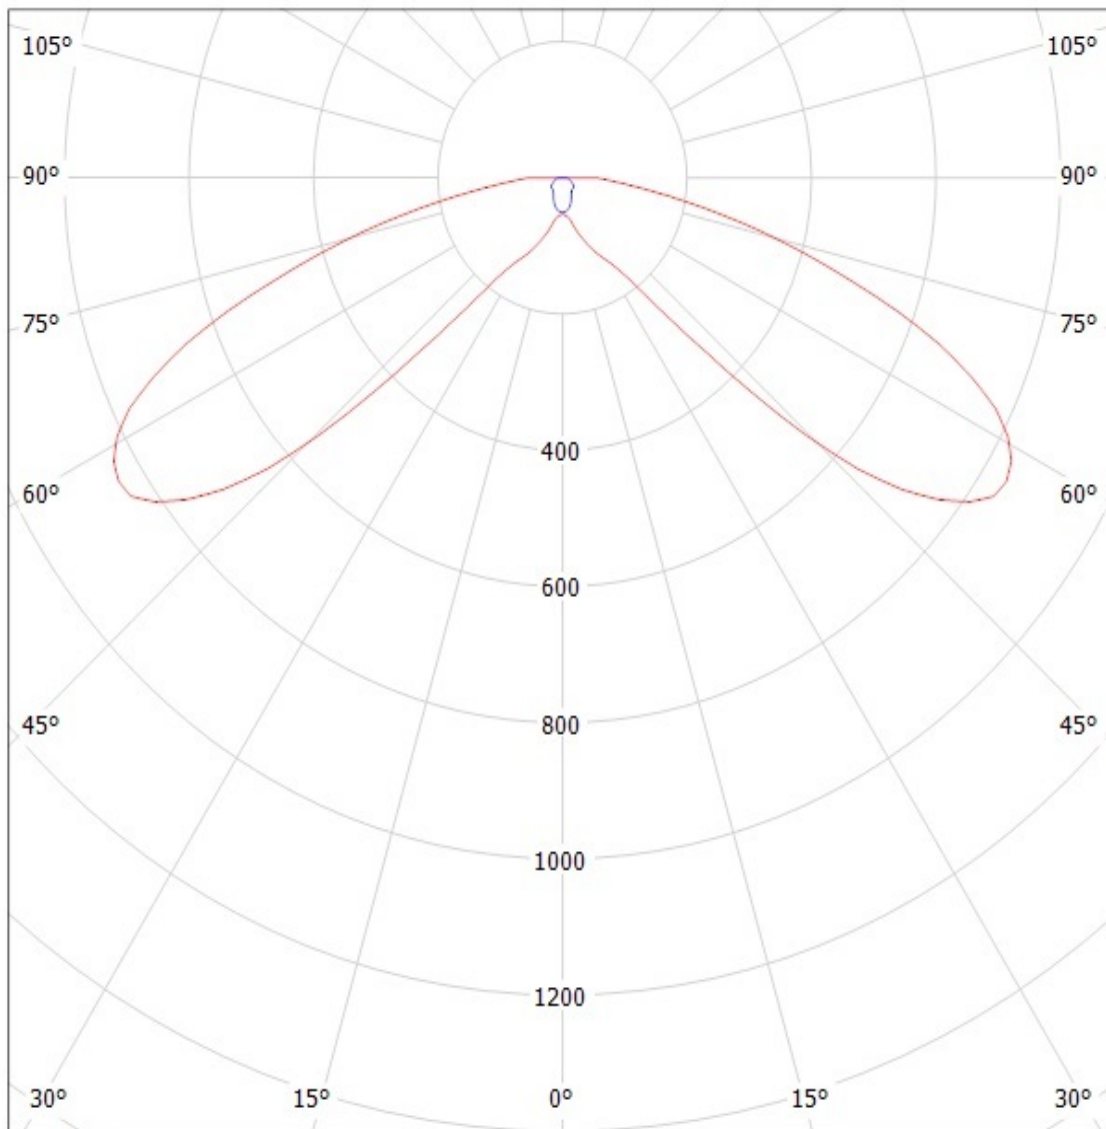

Ledil Oy C11255_Strada-DW-XP-G C11255_Strada-DW-XP-G / LDC (Polar)

Luminaire: Ledil Oy C11255_Strada-DW-XP-G C11255_Strada-DW-XP-G

Lamps: 1 x Cree XP-G (White)

cd/klm

SIMULATED

— C0 - C180

— C90 - C270