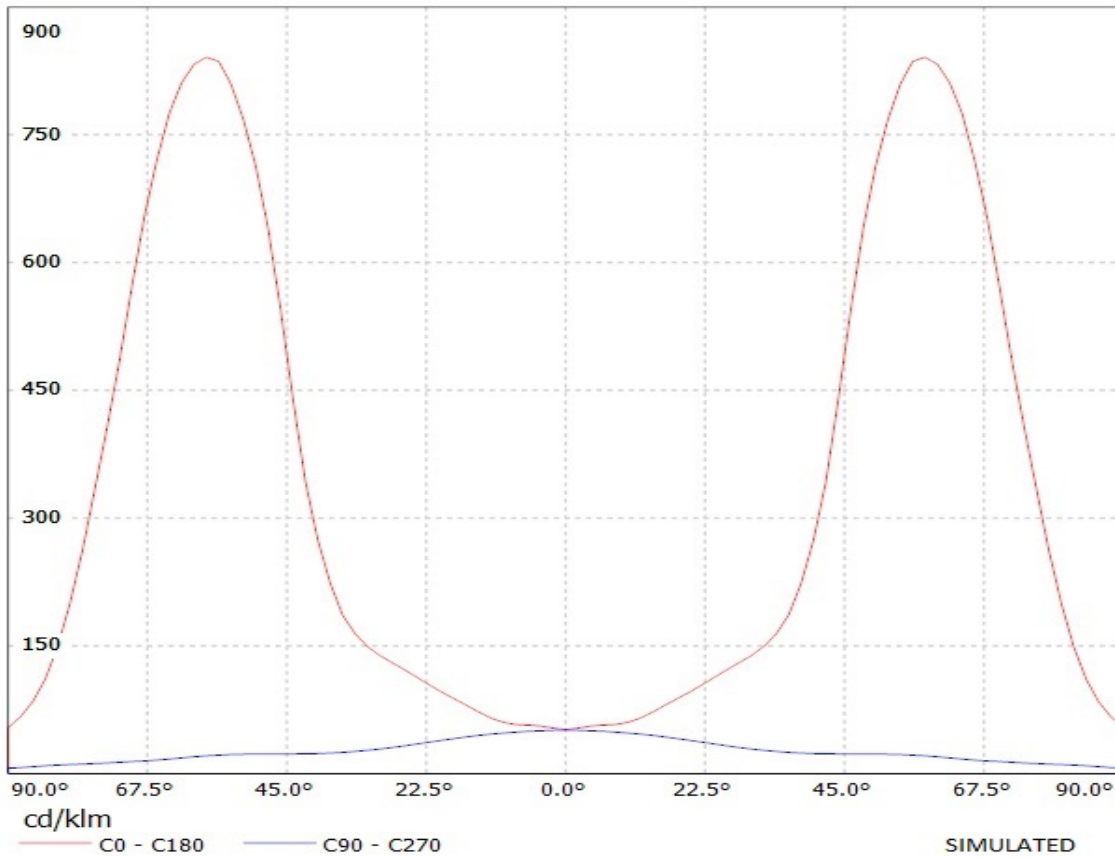

Ledil Oy C11255_Strada-DW-XP-G C11255_Strada-DW-XP-G / LDC (Linear)

Luminaire: Ledil Oy C11255_Strada-DW-XP-G C11255_Strada-DW-XP-G
Lamps: 1 x Cree XP-G (White)