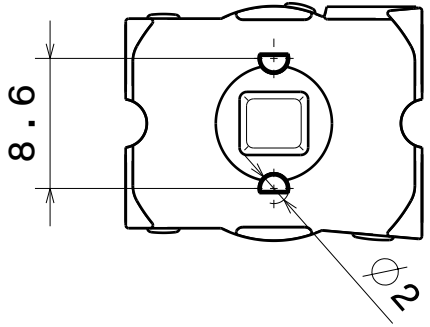

## OPTICAL PROPERTIES

LED	Viewing Angle	Light Beam	Efficiency	cd/lm	Connector
XP-G	88+148 deg	Streetligh...	92 %	0.840	-
XP-E	90+140 deg	Streetligh...	92 %	1.030	-
LUXEON Rebel	86+140 deg	Streetligh...	92 %	1.010	-
LUXEON Rebel ES	86+140 deg	Streetligh...	92 %	-	-
LUXEON A	86+140 deg	Streetligh...	92 %	-	-
NCSxx19A	86+148 deg	Streetligh...	92 %	-	-
NVSxx19A	86+148 deg	Streetligh...	92 %	-	-
Oslon SSL 80	92+142 deg	Streetligh...	92 %	0.970	-
Oslon SSL 150	92+142 deg	Streetligh...	92 %	-	-
Z5	90+140 deg	Streetligh...	92 %	-	-
Double Dome (GM2BB)	90+140 deg	Streetligh...	92 %	-	-

D

C

B

A

Isometric view  
Scale: 1:1

Bottom view

Front view

Top view