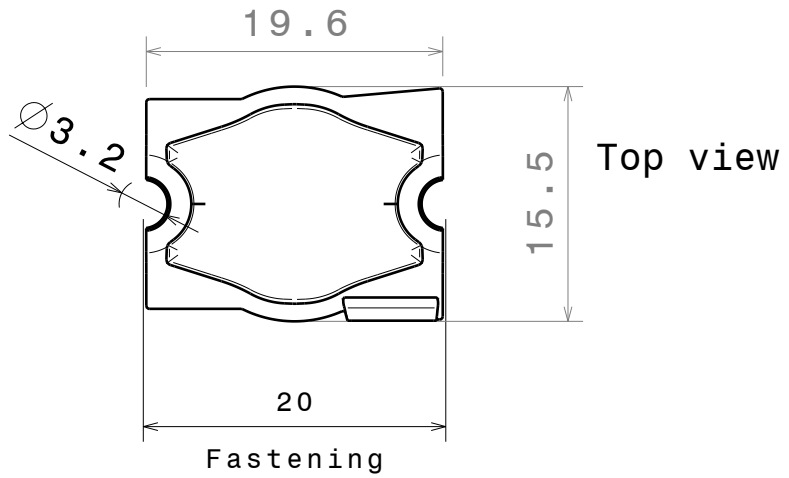

D

C

B

A

4

4

3

3

2

2

MATERIAL PMMA

This drawing is our property.
It can't be reproduced
or communicated without
our written agreement.

L
T
F
F

e
e
i
i
N
n

d

h

DRAWING TITLE

Datasheet Strada-B-XR lens

DRAWN BY

DATE

p

13.08.2009

CHECKED BY

DATE

t

k

26.04.2009

DESIGNED BY

DATE

hh

26.04.2009

SIZE

A4

DRAWING NUMBER

C10924

REV

0.1

SCALE

2:1

WEIGHT (g)

SHEET

1/1

D

A

1

1