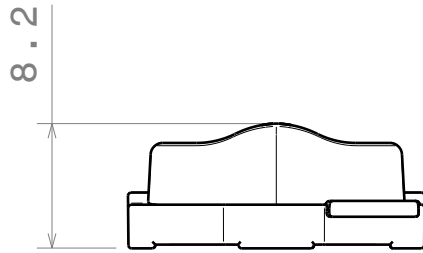

D

C

B

A

4

4

3

3

2

2

MATERIAL PMMA

This drawing is our property.
It can't be reproduced
or communicated without
our written agreement.

L
T
F
F

e
e
i
i
N
n

d

h

DRAWING TITLE

Datasheet Strada-B-XR lens

DRAWN BY

DATE

p

13.08.2009

CHECKED BY

DATE

t

k

26.04.2009

DESIGNED BY

DATE

hh

26.04.2009

SIZE

A4

DRAWING NUMBER

C10924

REV

0.1

SCALE

2:1

WEIGHT (g)

SHEET

1/1

D

A

1

1