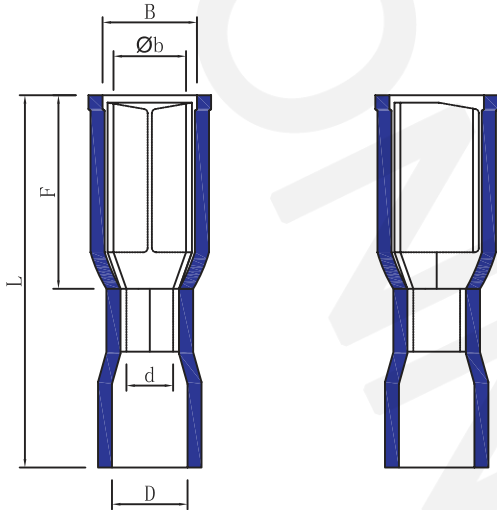

### Bullet mother full insulation terminal Series

Maximum Electrical Rating: 75°C 600 Volts MAX.  
 Insulation Material: VINYL  
 Terminal Material: BRASS

Item No.	Section of lead	Thickness of material mm	Dimension						COLOR
			b	B	D	d	F	L	
			mm	mm	mm	mm	mm	mm	
	0.5~1.5mm <sup>2</sup> (22~16A. W. G.) I Max=10A	0.4	4.0	5.9	3.5	3	14	24.4	RED
	1.5~2.5mm <sup>2</sup> (16~14A. W. G.) I Max=15A	0.4	4.0	6.1	4.2	3.5	14	24.4	BLUE
		0.4	5.0	6.1	4.2	3.5	14	24.4	
	4~6mm <sup>2</sup> (12~10A. W. G.) I Max=24A	0.4	5.0	7.0	5.5	4.5	14	24.7	YELLOW