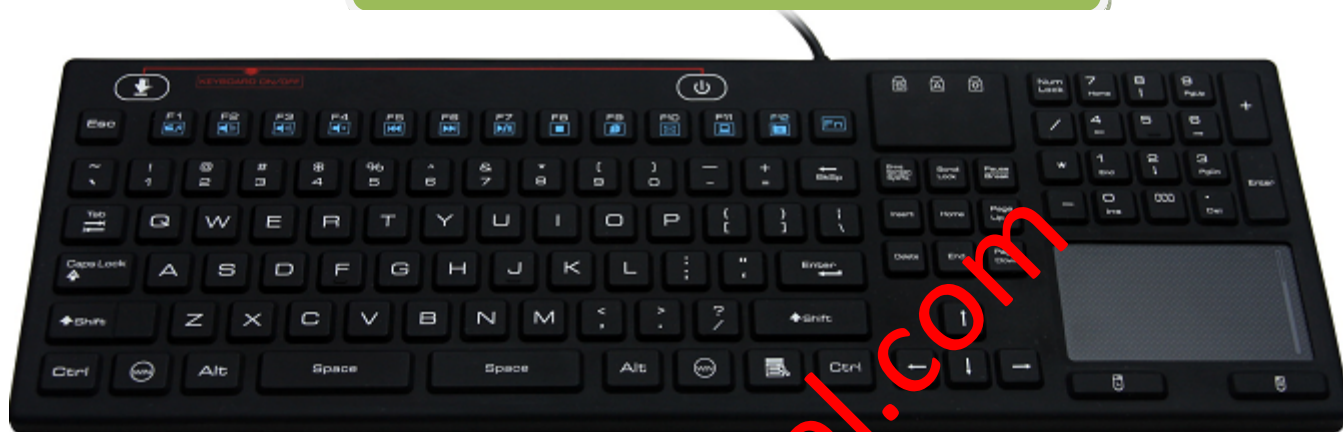

Model: SK314

## Washable and Antibacterial rigid silicone keyboard

- A specially designed industrial keyboard made by Inputel, washable, made of rigid silicone
- With keyboard ON/OFF switch
- Rubberized surface provides comfortable use of typing
- Compatibility: Microsoft® Windows® 7/Vista®/XP/2000/ME/98
- Language: All the languages compatible with Windows®
- Communication: USB2.0
- Key layout: 118 keys
- Dimensions: 409(L) x 139(W) x 11(T) mm
- Protection level: IP68
- Approvals: CE, FCC, RoHS & WEEE